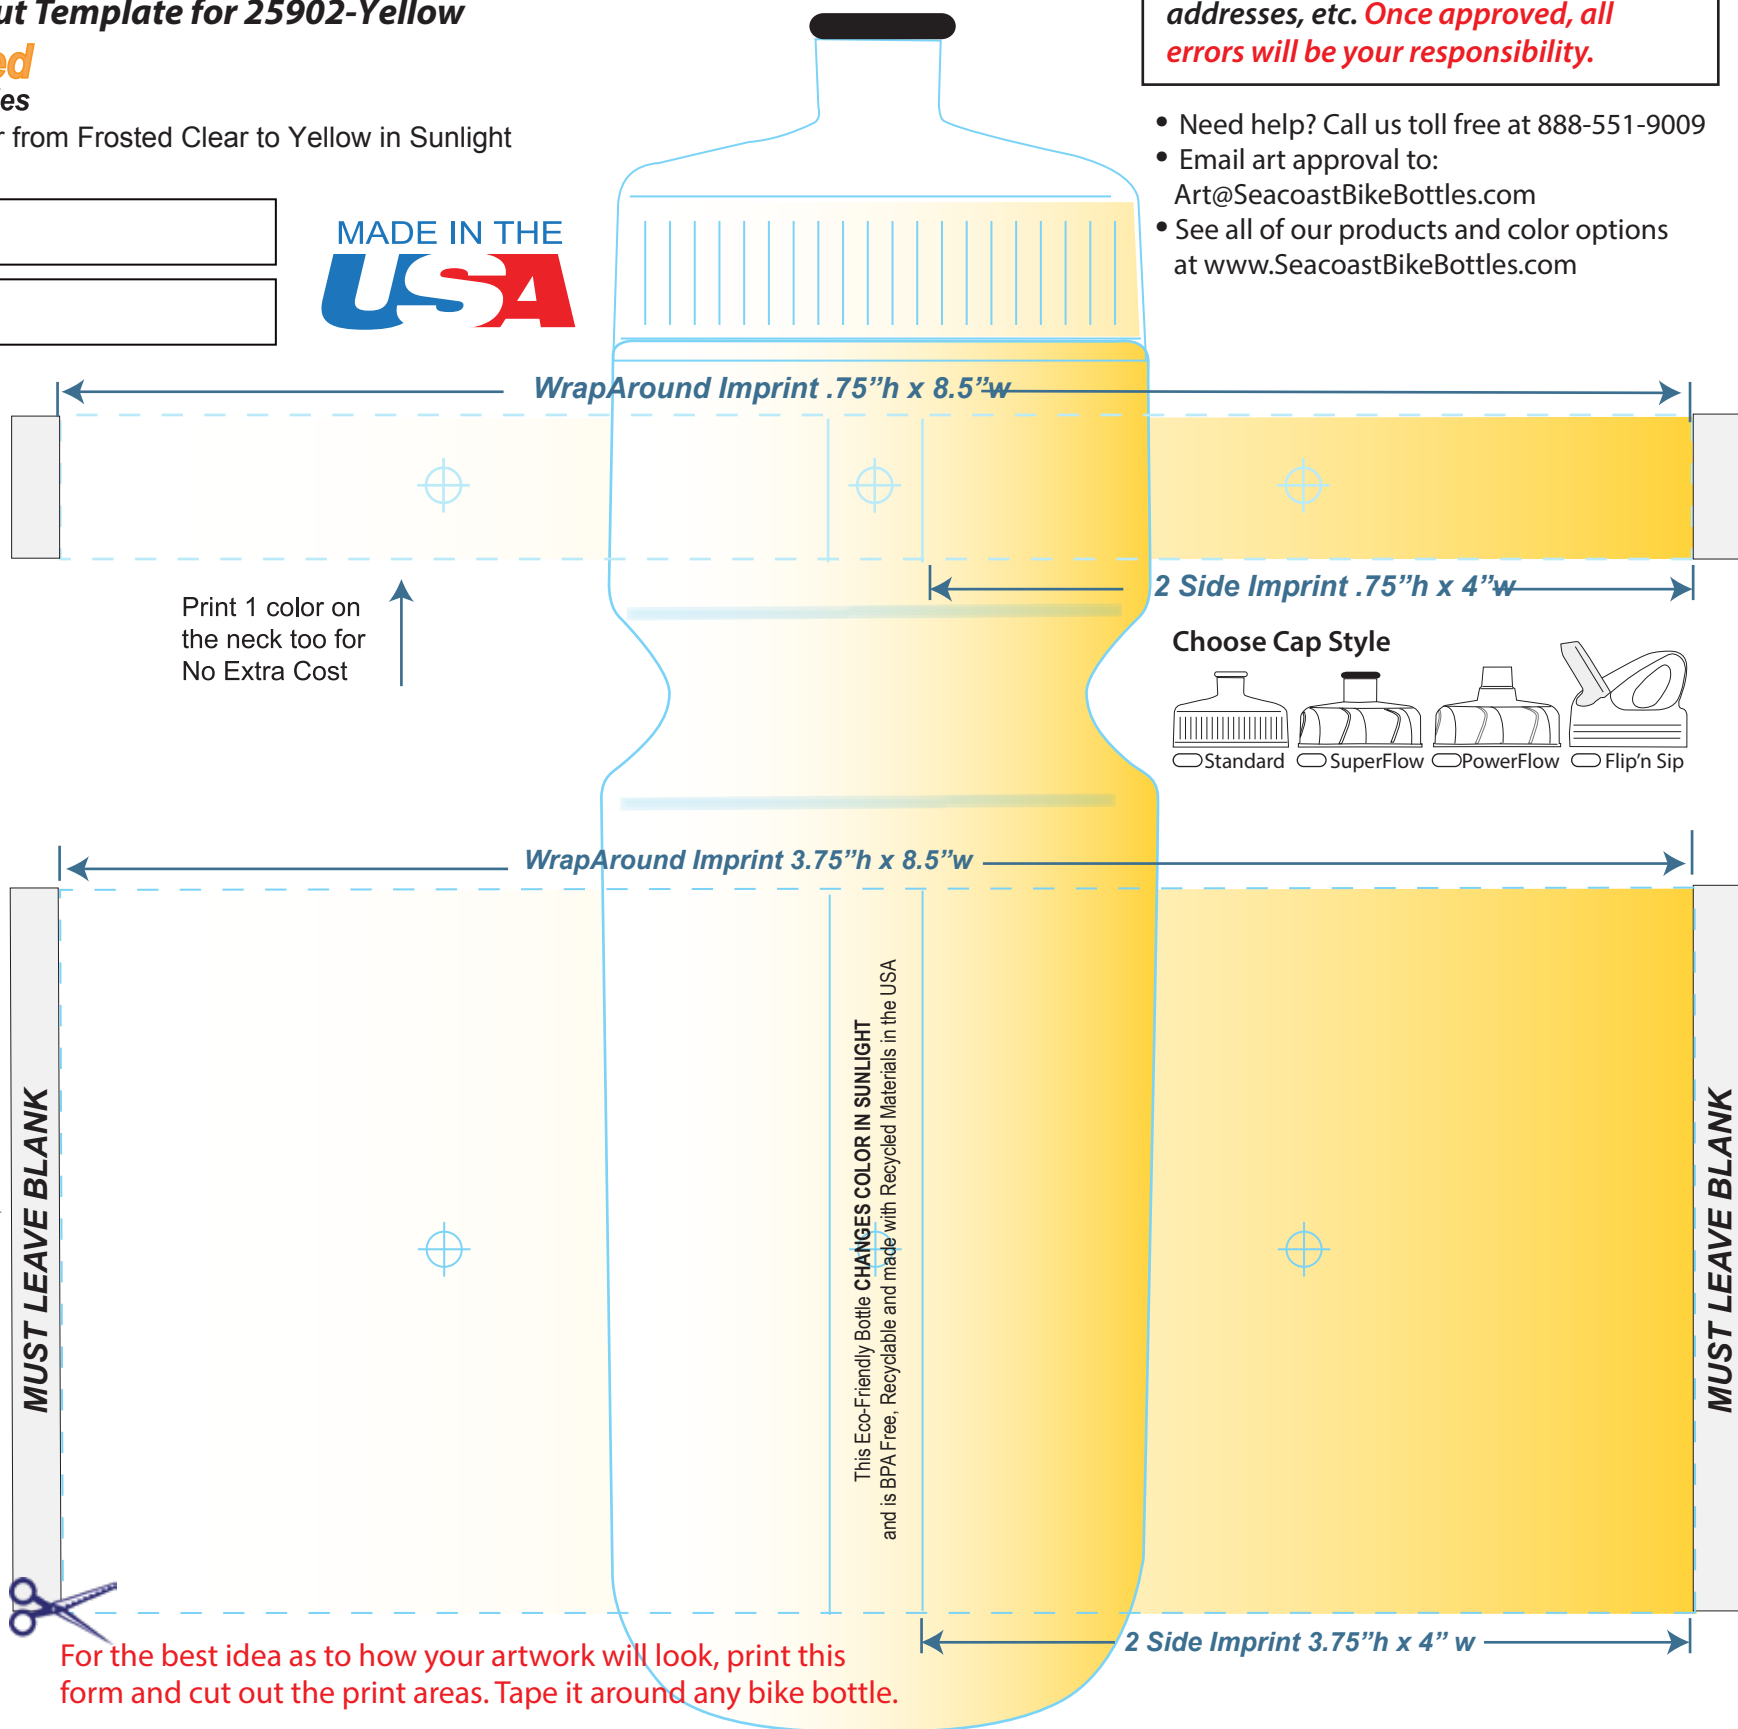

Bottle Art Layout Template for 25902-Yellow

Sun-Activated Color Change Bottles

Bottle changes color from Frosted Clear to Yellow in Sunlight

Note: Check this proof very carefully. Check not only the art elements, but for spelling errors, incorrect phone numbers, addresses, etc. Once approved, all errors will be your responsibility.

Bottle Color: **Solar Yellow**

Cap Style:

Cap Color:

Ink Colors:

Distributor:

Work Order:

Note: If this area is not left blank the ink will cross seams and smear

Print anywhere within the layout space outlined in blue, with the exception of the gray areas.

Bottle outline is shown for perspective.

Bottle illustration color is approximate and is shown as a reference only.

For the best idea as to how your artwork will look, print this form and cut out the print areas. Tape it around any bike bottle.