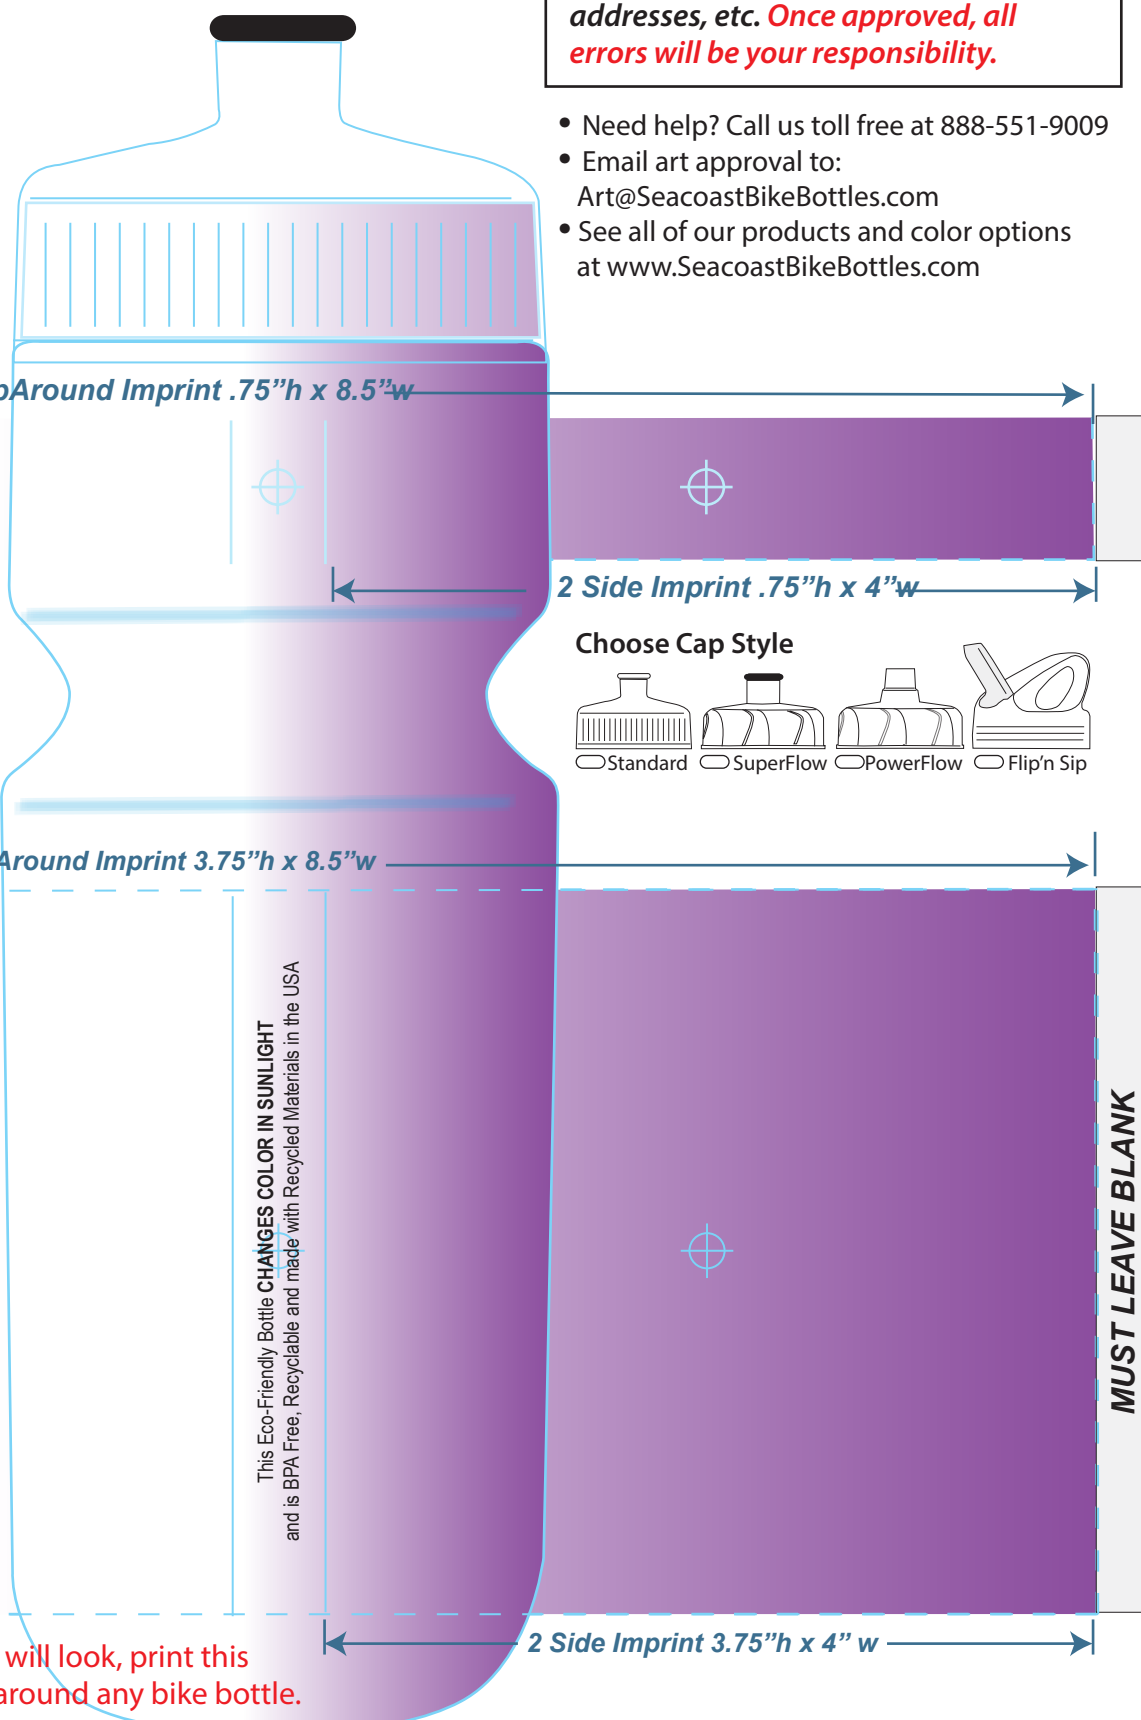

Bottle Art Layout Template for 25902-Purple

Sun-Activated Color Change Bottles

Bottle changes color from Frosted Clear to Purple in Sunlight

Note: Check this proof very carefully. Check not only the art elements, but for spelling errors, incorrect phone numbers, addresses, etc. Once approved, all errors will be your responsibility.

Bottle Color: **Solar Purple**

Cap Style:

Cap Color:

Ink Colors:

Distributor:

Work Order:

Print 1 color on the neck too for No Extra Cost

Choose Cap Style

Note: If this area is not left blank the ink will cross seams and smear

Print anywhere within the layout space outlined in blue, with the exception of the gray areas.

Bottle outline is shown for perspective. Bottle illustration color is approximate and is shown as a reference only.

MUST LEAVE BLANK

MUST LEAVE BLANK

This Eco-Friendly Bottle CHANGES COLOR IN SUNLIGHT and is BPA Free, Recyclable and made with Recycled Materials in the USA

For the best idea as to how your artwork will look, print this form and cut out the print areas. Tape it around any bike bottle.