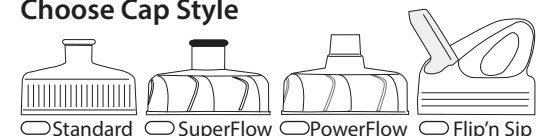

Bottle Color: **Solar Purple**

Cap Style:

Cap Color:

Ink Colors:

Distributor:

Work Order:

Print 1 color on the neck too for No Extra Cost

Choose Cap Style

Note: If this area is not left blank the ink will cross seams and smear

Print anywhere within the layout space outlined in blue, with the exception of the gray areas.

Bottle outline is shown for perspective. Bottle illustration color is approximate and is shown as a reference only.