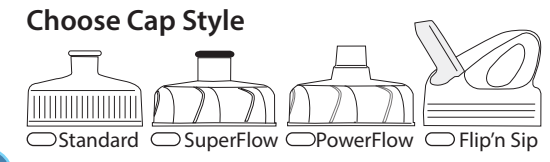

MUST LEAVE BLANK

MUST LEAVE BLANK

This Eco-Friendly Bottle CHANGES COLOR IN SUNLIGHT and is BPA Free, Recyclable and made with Recycled Materials in the USA

For the best idea as to how your artwork will look, print this form and cut out the print areas. Tape it around any bike bottle.

☐ **APPROVED** ☐ **NOT APPROVED** - Needs Changes as follows: