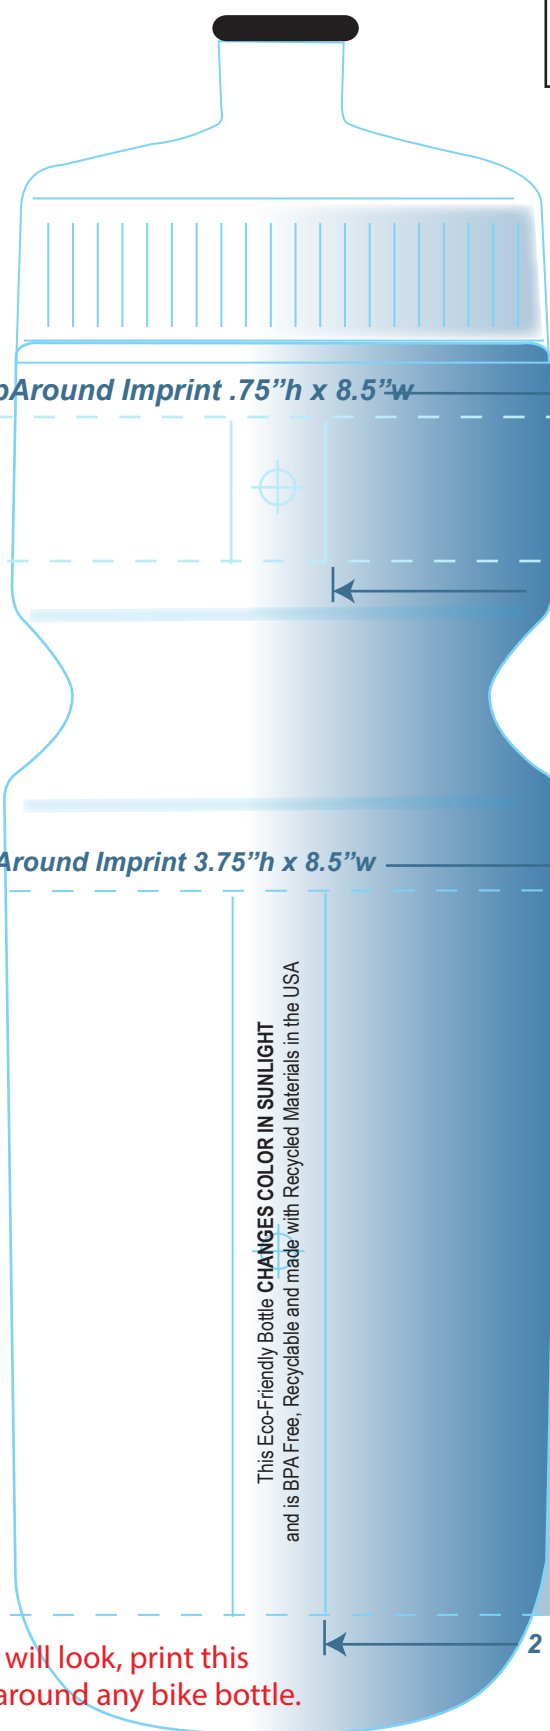

## Bottle Art Layout Template for 25902-B

Cap Style:

Cap Color:

Ink Colors:

Distributor:

Work Order:

**Note:** If this area is not left blank the ink will cross seams and smear

**Print anywhere within the layout space outlined in blue, with the exception of the gray areas.**

Bottle outline is shown for perspective.  
Bottle illustration color is approximate and is shown as a reference only.

**Note: Check this proof very carefully. Check not only the art elements, but for spelling errors, incorrect phone numbers, addresses, etc. Once approved, all errors will be your responsibility.**