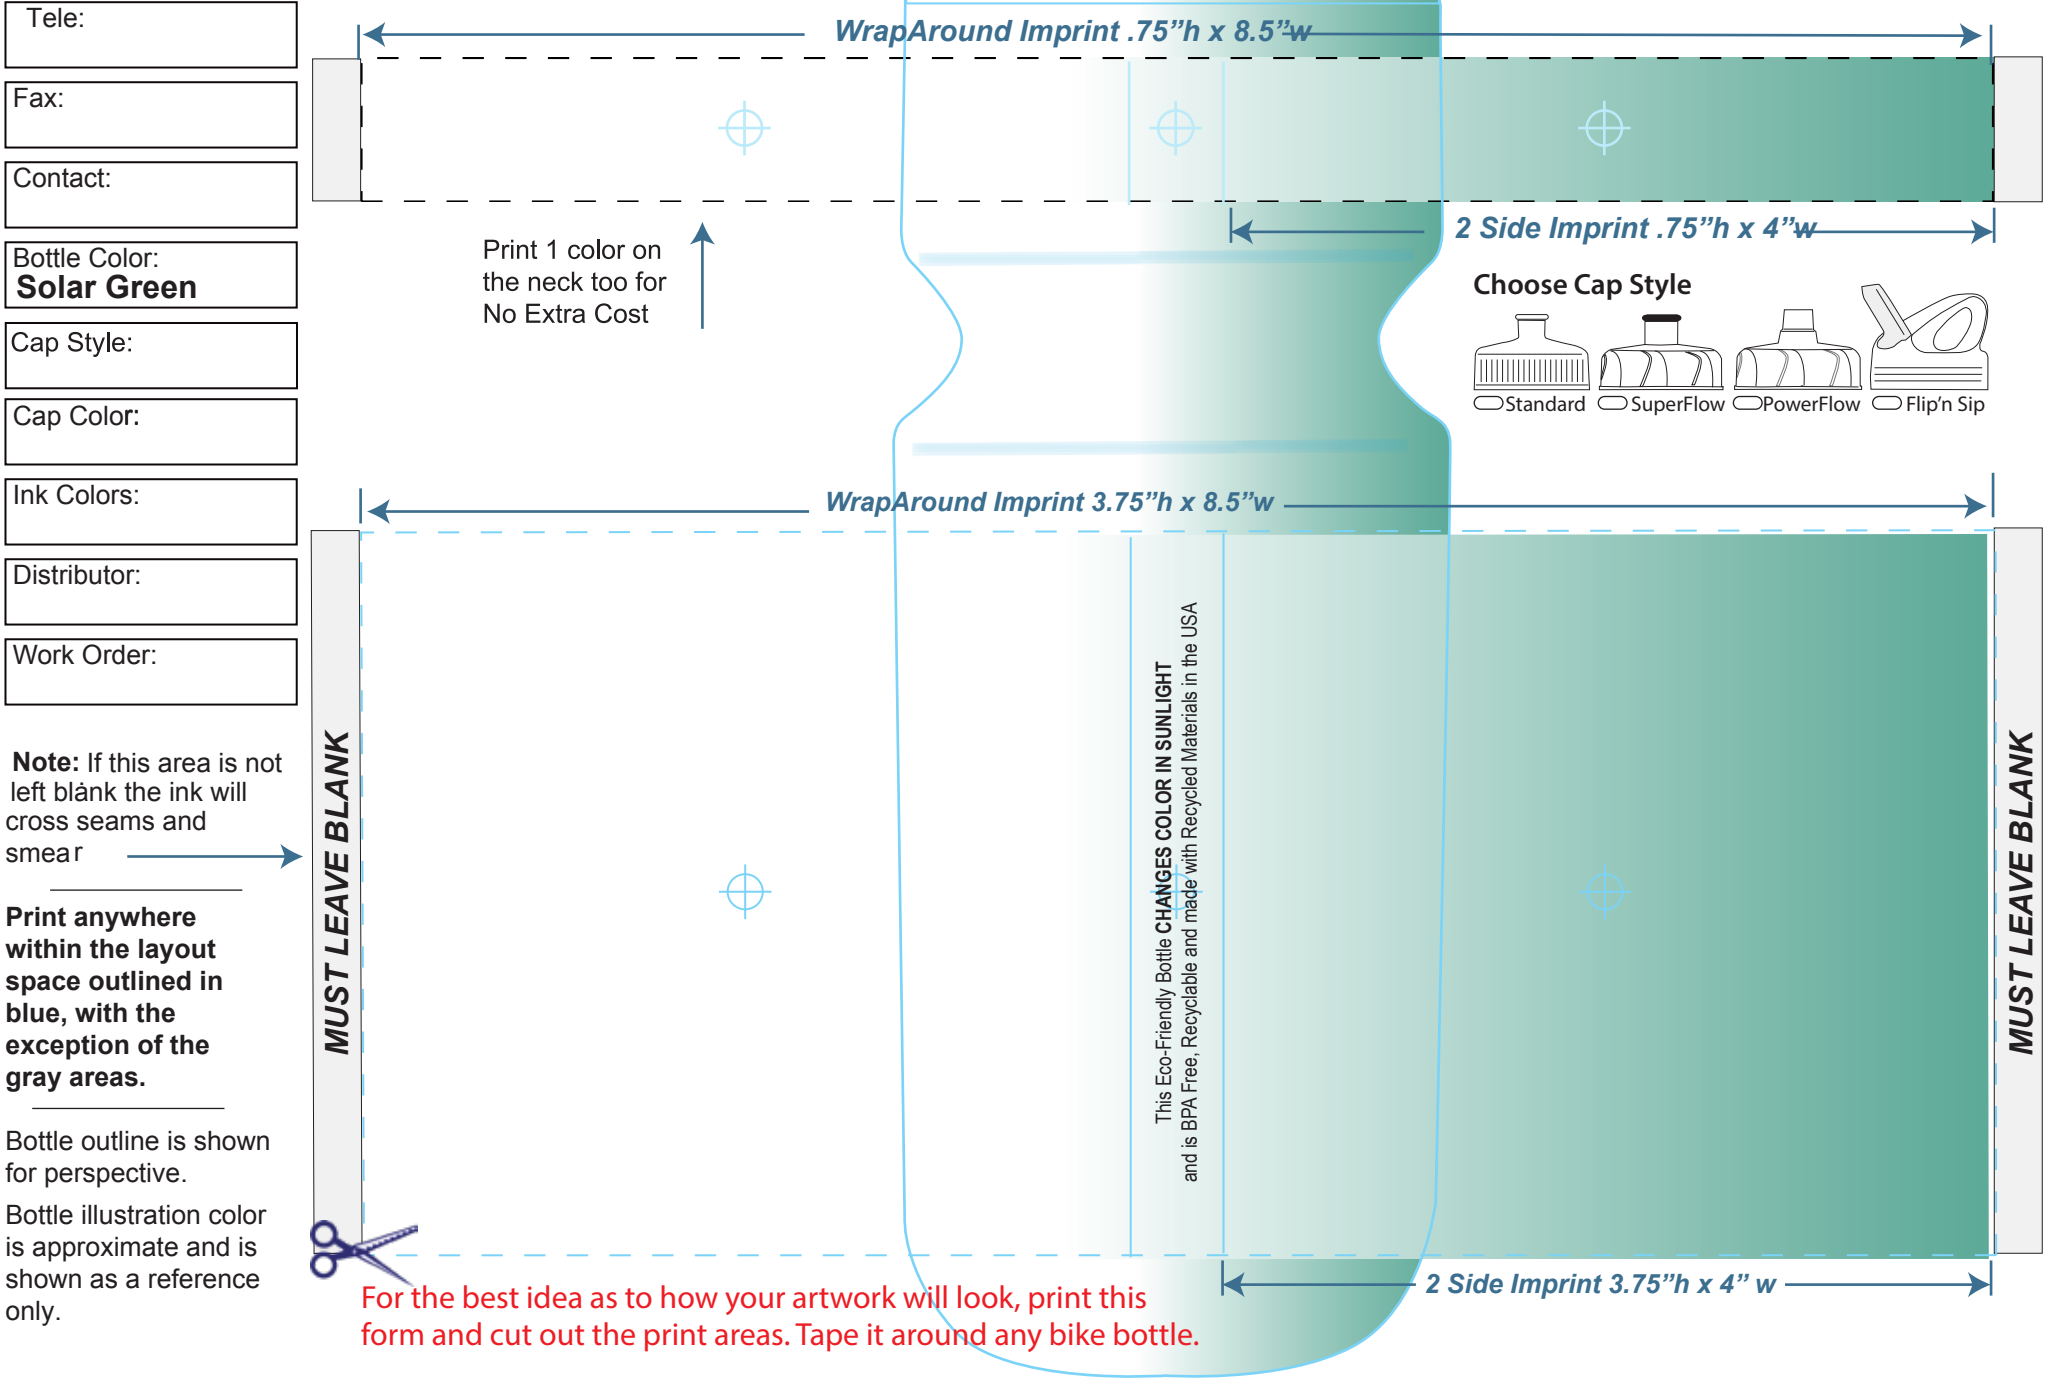

Bottle Art Layout Template for 25902-Green

Sun-Activated Color Change Bottles

Bottle changes color from Frosted Clear to Green in Sunlight

Shop:

Email:

Tele:

Fax:

Contact:

Bottle Color: **Solar Green**

Cap Style:

Cap Color:

Ink Colors:

Distributor:

Work Order:

Note: Check this proof very carefully. Check not only the art elements, but for spelling errors, incorrect phone numbers, addresses, etc. Once approved, all errors will be your responsibility.

- Need help? Call us toll free at 888-551-9009
- Email art approval to: Art@SeacoastBikeBottles.com
- See all of our products and color options at www.SeacoastBikeBottles.com

Note: If this area is not left blank the ink will cross seams and smear

Print anywhere within the layout space outlined in blue, with the exception of the gray areas.

Bottle outline is shown for perspective.
Bottle illustration color is approximate and is shown as a reference only.

For the best idea as to how your artwork will look, print this form and cut out the print areas. Tape it around any bike bottle.

☐ **APPROVED** ☐ **NOT APPROVED** - Needs Changes as follows: