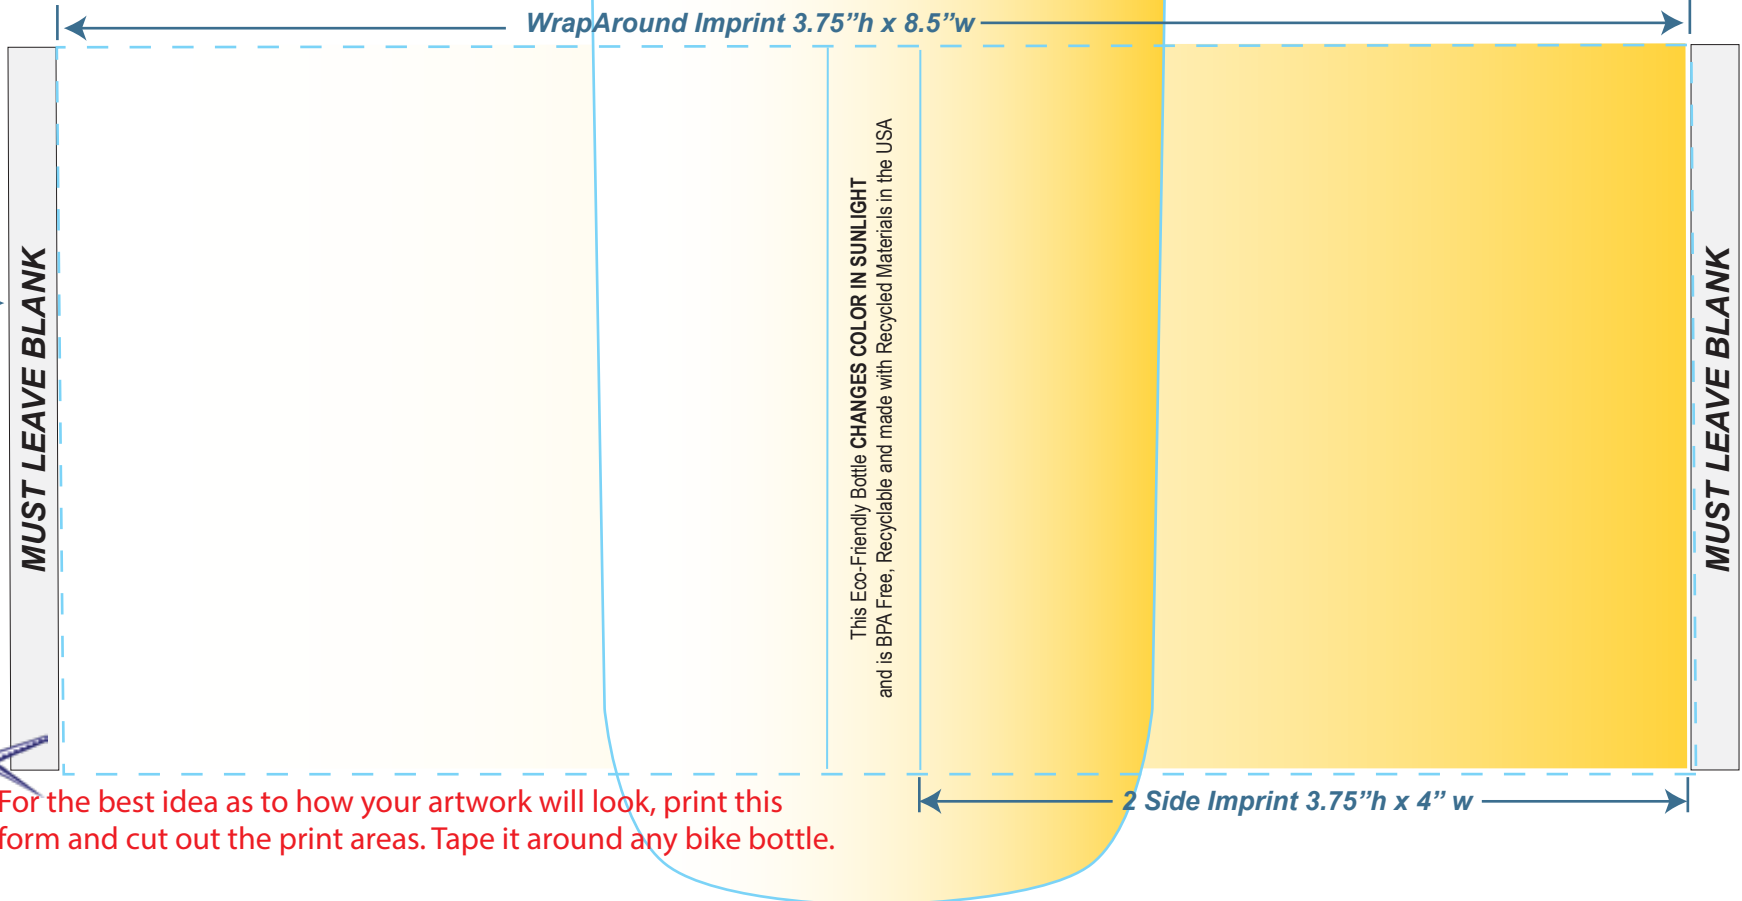

Choose Cap Style

Print 1 Side, 2 Sides or WrapAround all for the same price

Note: If this area is not left blank the ink will cross seams and smear.

Print anywhere within the layout space outlined in blue, with the exception of the gray areas.

Bottle outline is shown for perspective

Bottle illustration color is approximate and is shown as a reference only.

For the best idea as to how your artwork will look, print this form and cut out the print areas. Tape it around any bike bottle.