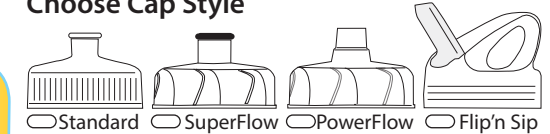

Bottle Art Layout Template for SB-25902-Yellow

Sun-Activated
Color Change Bottles

Bottle changes color from Frosted Clear to Yellow in Sunlight

Shop:		Contact:	
Tele:		Distributor:	
Email:		Bottle Color: Solar Yellow	
Cap Style:	Cap Color:	Ink Colors:	

Choose Cap Style

Print 1 Side, 2 Sides or WrapAround all for the same price

Note: If this area is not left blank the ink will cross seams and smear.

Print anywhere within the layout space outlined in blue, with the exception of the gray areas.