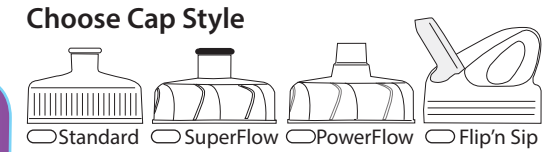

Bottle Art Layout Template for 25902-Purple

Sun-Activated Color Change Bottles

Bottle changes color from Frosted Clear to Purple in Sunlight

Shop:		Contact:	
Tele:		Distributor:	
Email:		Bottle Color: Solar Purple	
Cap Style:	Cap Color:	Ink Colors:	

Note: Check this proof very carefully. Check not only the art elements, but for spelling errors, incorrect phone numbers, addresses, etc. Once approved, all errors will be your responsibility.

- Need help? Call us toll free at 888-551-9009
- Email art approval to: Art@SeacoastBikeBottles.com
- See all of our products and color options at www.SeacoastBikeBottles.com