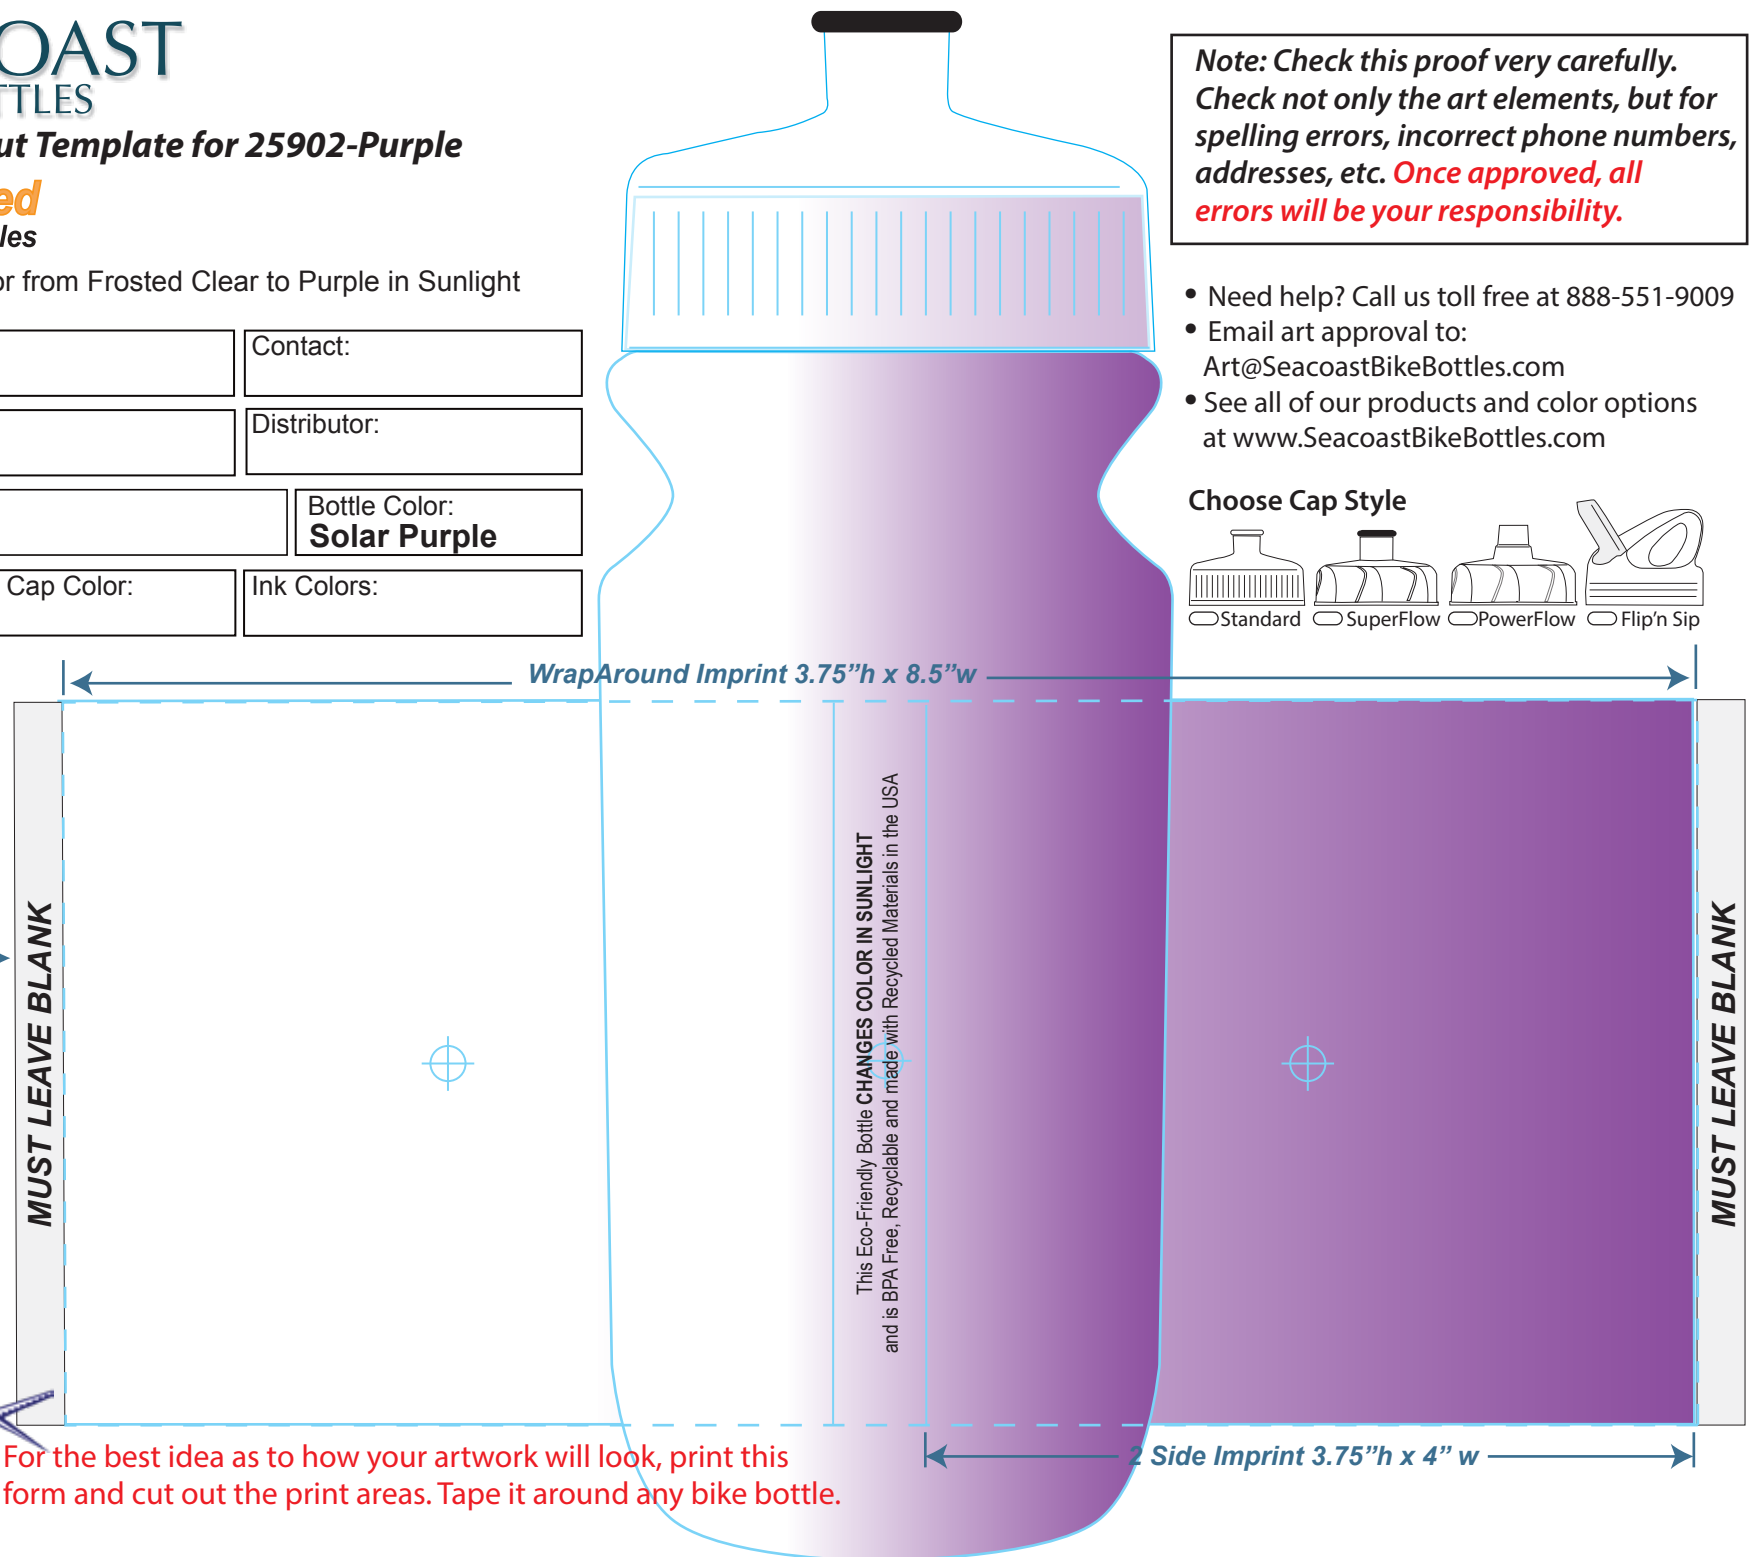

### Sun-Activated Color Change Bottles

Bottle changes color from Frosted Clear to Purple in Sunlight

Shop:		Contact:	
Tele:		Distributor:	
Email:		Bottle Color: <b>Solar Purple</b>	
Cap Style:	Cap Color:	Ink Colors:	

Print 1 Side, 2 Sides or WrapAround all for the same price

**Note:** If this area is not left blank the ink will cross seams and smear.

Print anywhere within the layout space outlined in blue, with the exception of the gray areas.

Bottle outline is shown for perspective

Bottle illustration color is approximate and is shown as a reference only.

For the best idea as to how your artwork will look, print this form and cut out the print areas. Tape it around any bike bottle.