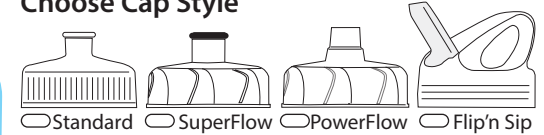

### Sun-Activated Color Change Bottles

Bottle changes color from Frosted Clear to Magenta in Sunlight

Shop:		Contact:	
Tele:		Distributor:	
Email:		Bottle Color: <b>Solar Magenta</b>	
Cap Style:	Cap Color:	Ink Colors:	

#### Choose Cap Style

Print 1 Side, 2 Sides or WrapAround all for the same price

**Note:** If this area is not left blank the ink will cross seams and smear.

Print anywhere within the layout space outlined in blue, with the exception of the gray areas.