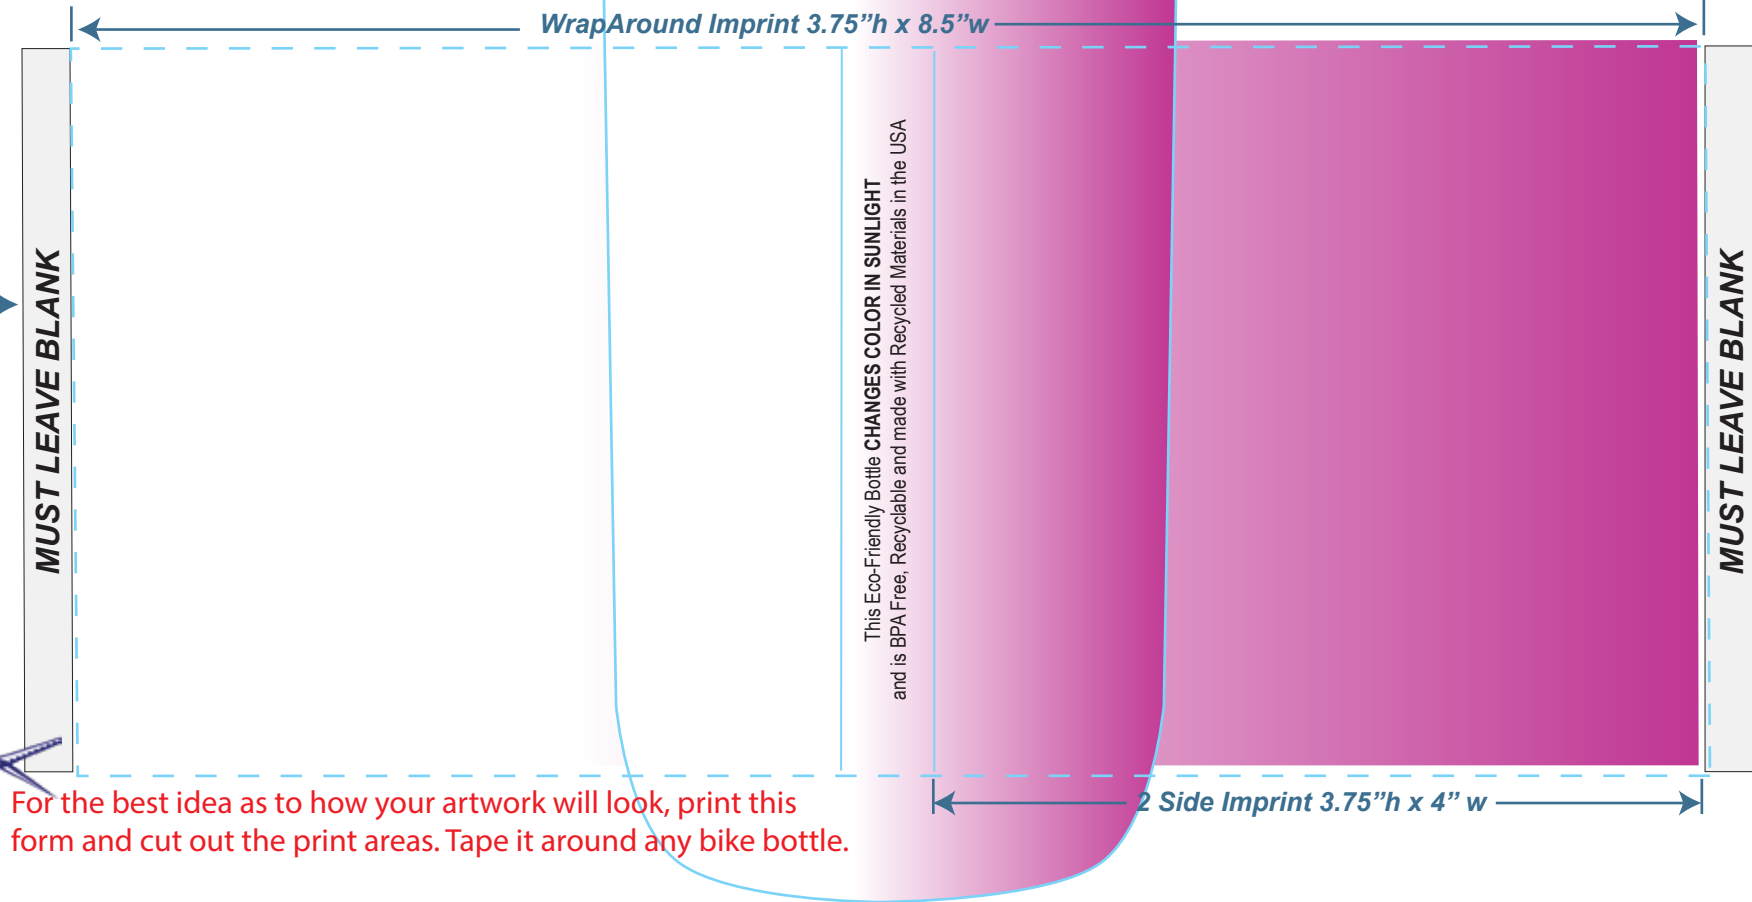

#### Choose Cap Style

Print 1 Side, 2 Sides or WrapAround all for the same price

**Note:** If this area is not left blank the ink will cross seams and smear.

Print anywhere within the layout space outlined in blue, with the exception of the gray areas.

Bottle outline is shown for perspective

Bottle illustration color is approximate and is shown as a reference only.

For the best idea as to how your artwork will look, print this form and cut out the print areas. Tape it around any bike bottle.