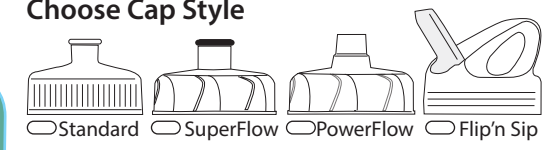

Bottle Art Layout Template for 25902-Green

Sun-Activated Color Change Bottles

Bottle changes color from Frosted Clear to Green in Sunlight

Shop:		Contact:	
Tele:		Distributor:	
Email:		Bottle Color: Solar Green	
Cap Style:	Cap Color:	Ink Colors:	

Choose Cap Style

Print 1 Side, 2 Sides or WrapAround all for the same price

Note: If this area is not left blank the ink will cross seams and smear.

Print anywhere within the layout space outlined in blue, with the exception of the gray areas.