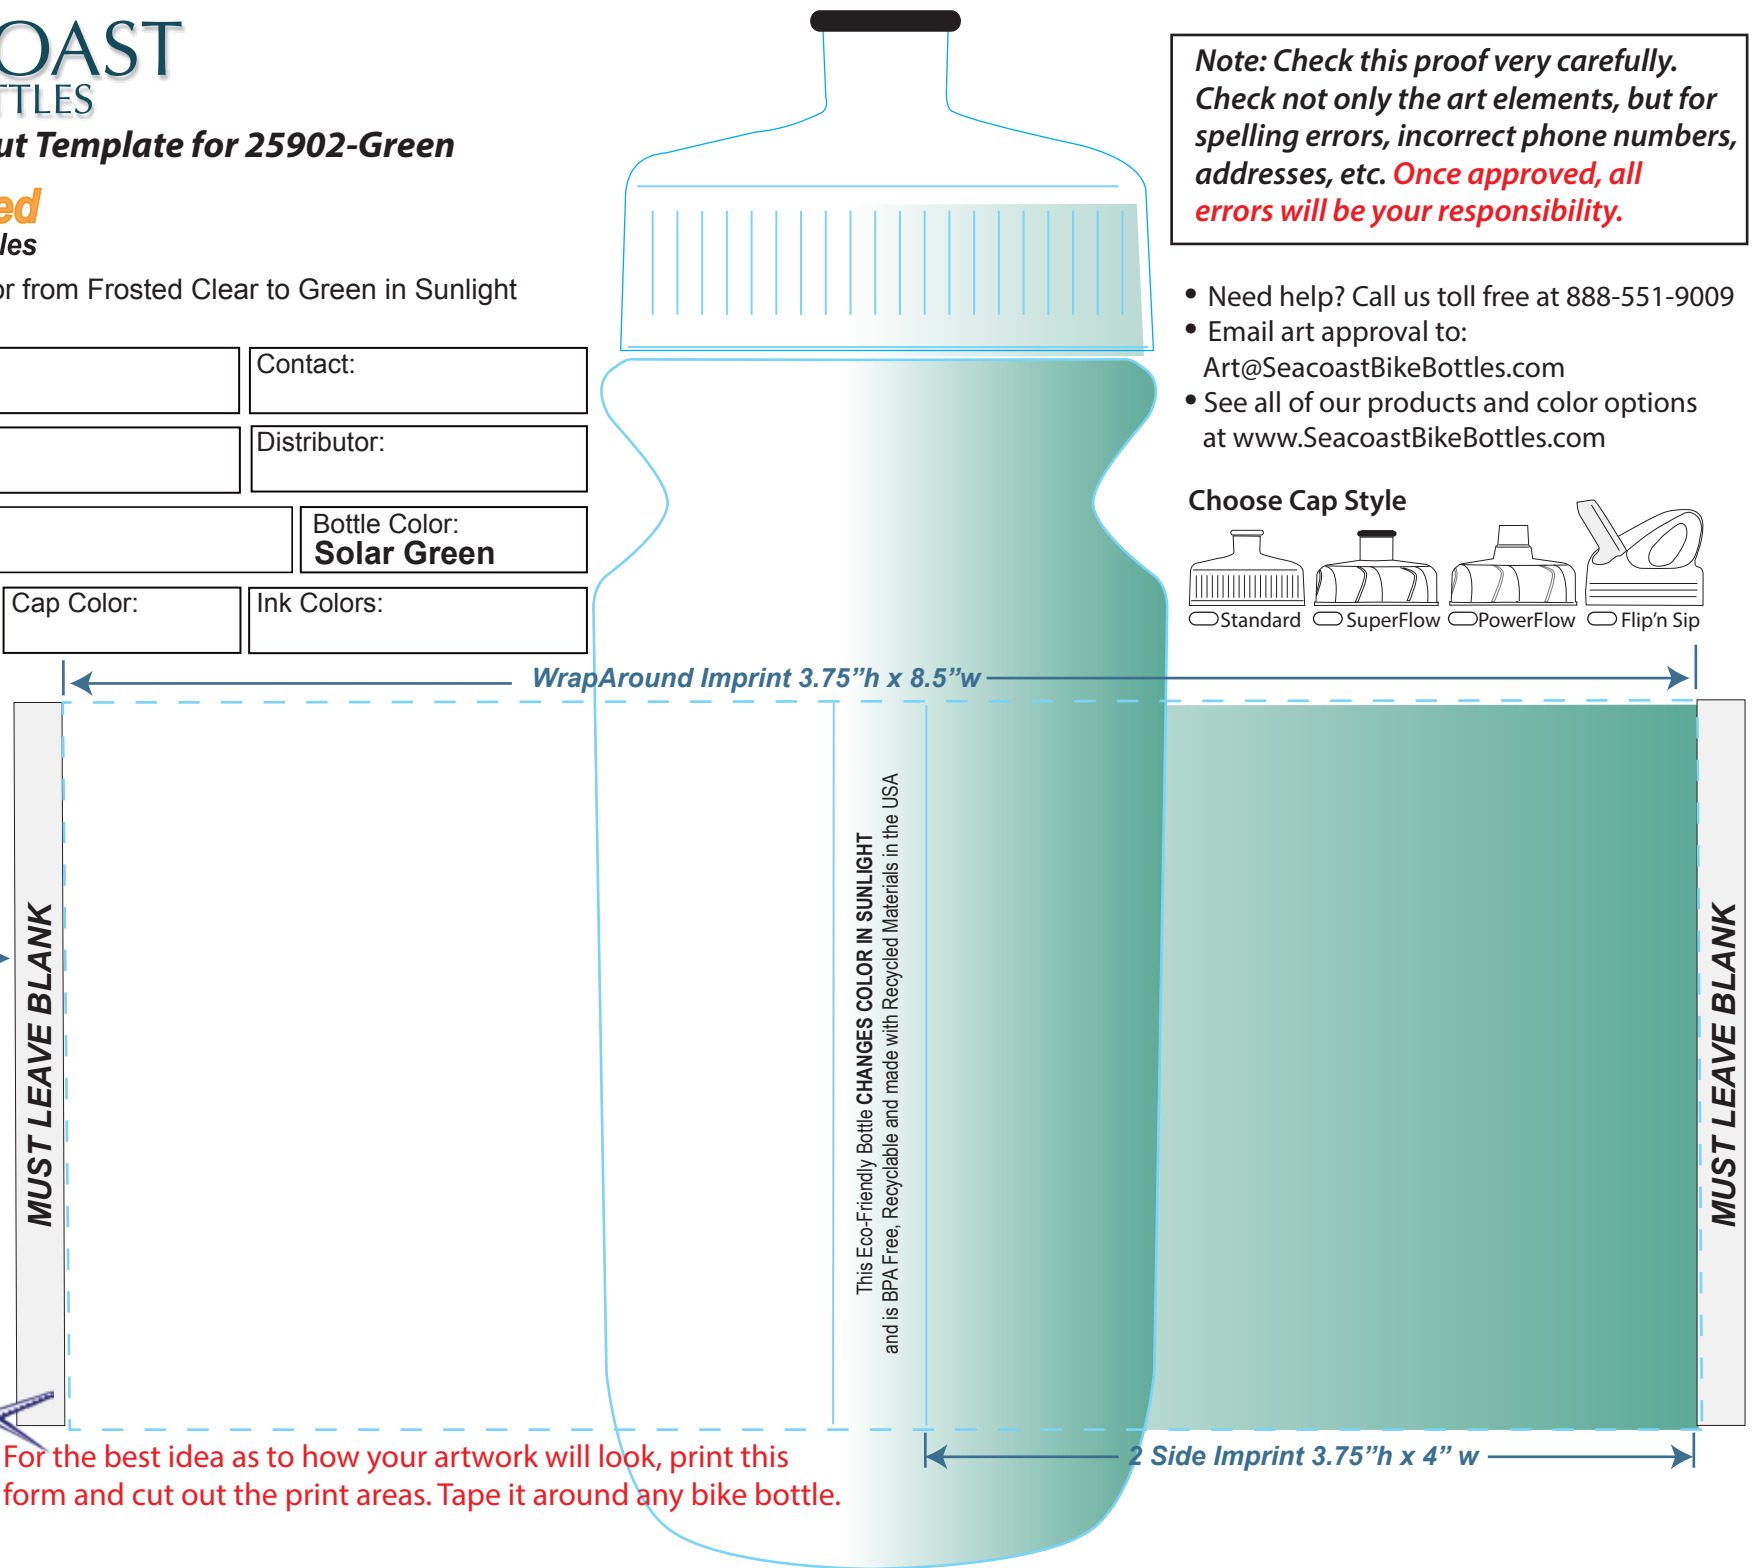

Bottle Art Layout Template for 25902-Green

Sun-Activated Color Change Bottles

Bottle changes color from Frosted Clear to Green in Sunlight

Shop:		Contact:	
Tele:		Distributor:	
Email:		Bottle Color: Solar Green	
Cap Style:	Cap Color:	Ink Colors:	

Choose Cap Style

Print 1 Side, 2 Sides or WrapAround all for the same price

Note: If this area is not left blank the ink will cross seams and smear.

Print anywhere within the layout space outlined in blue, with the exception of the gray areas.

Bottle outline is shown for perspective

Bottle illustration color is approximate and is shown as a reference only.

For the best idea as to how your artwork will look, print this form and cut out the print areas. Tape it around any bike bottle.