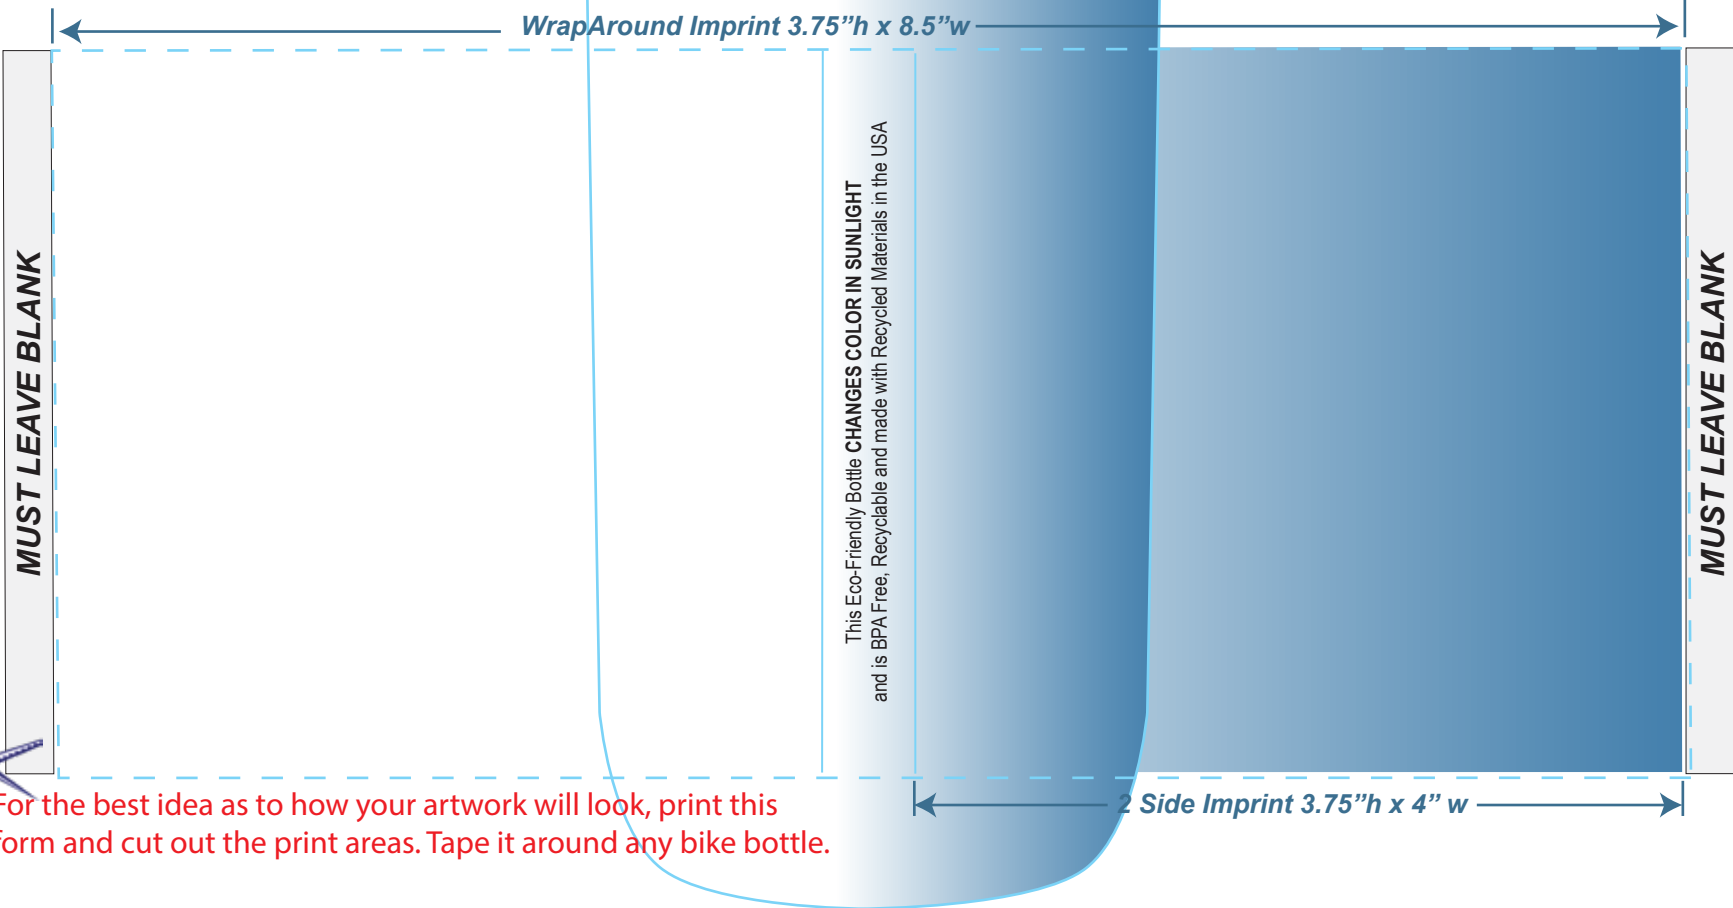

#### Choose Cap Style

Print 1 Side, 2 Sides or WrapAround all for the same price

**Note:** If this area is not left blank the ink will cross seams and smear.

Print anywhere within the layout space outlined in blue, with the exception of the gray areas.

Bottle outline is shown for perspective

Bottle illustration color is approximate and is shown as a reference only.

For the best idea as to how your artwork will look, print this form and cut out the print areas. Tape it around any bike bottle.