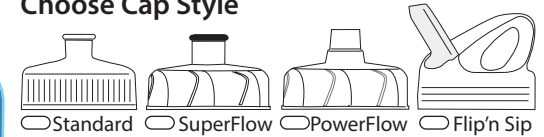

Bottle Art Layout Template for 25902-Blue

Sun-Activated Color Change Bottles

Bottle changes color from Frosted Clear to Blue in Sunlight

Shop:		Contact:	
Tele:		Distributor:	
Email:		Bottle Color: Solar Blue	
Cap Style:	Cap Color:	Ink Colors:	

Note: Check this proof very carefully. Check not only the art elements, but for spelling errors, incorrect phone numbers, addresses, etc. Once approved, all errors will be your responsibility.

- Need help? Call us toll free at 888-551-9009
- Email art approval to: Art@SeacoastBikeBottles.com
- See all of our products and color options at www.SeacoastBikeBottles.com

Choose Cap Style