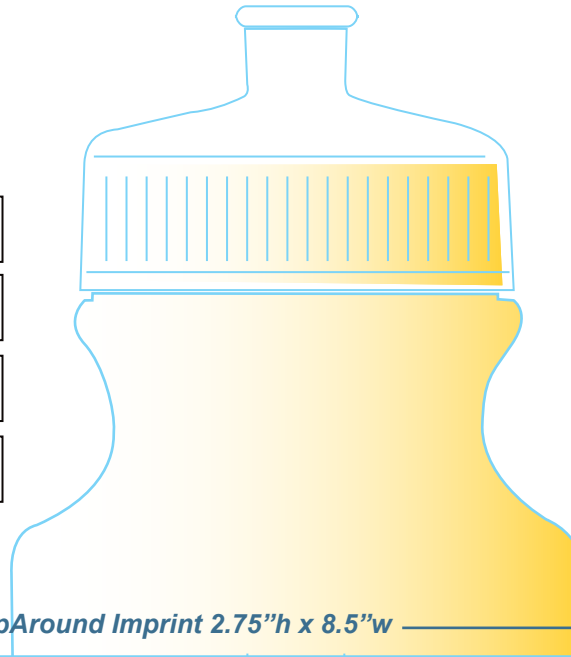

Bottle Art Layout Template for 14902-Yellow

Sun-Activated Color Change Bottles

Bottle changes color from Frosted Clear to Yellow in Sunlight

Shop:		Contact:	
Tele:		Distributor:	
Email:		Bottle Color: Solar Yellow	
Cap Style: Standard 53mm	Cap Color:	Ink Colors:	

Note: Check this proof very carefully. Check not only the art elements, but for spelling errors, incorrect phone numbers, addresses, etc. Once approved, all errors will be your responsibility.

- Need help? Call us toll free at 888-551-9009
- Email art approval to: Art@SeacoastBikeBottles.com
- See all of our products and color options at www.SeacoastBikeBottles.com

Print 1 Side, 2 Sides or WrapAround all for the same price

Note: If this area is not left blank the ink will cross seams and smear.

Print anywhere within the layout space outlined in blue, with the exception of the gray areas.

Bottle outline is shown for perspective

Bottle illustration color is approximate and is shown as a reference only.

For the best idea as to how your artwork will look, print this form and cut out the print areas. Tape it around any bike bottle.