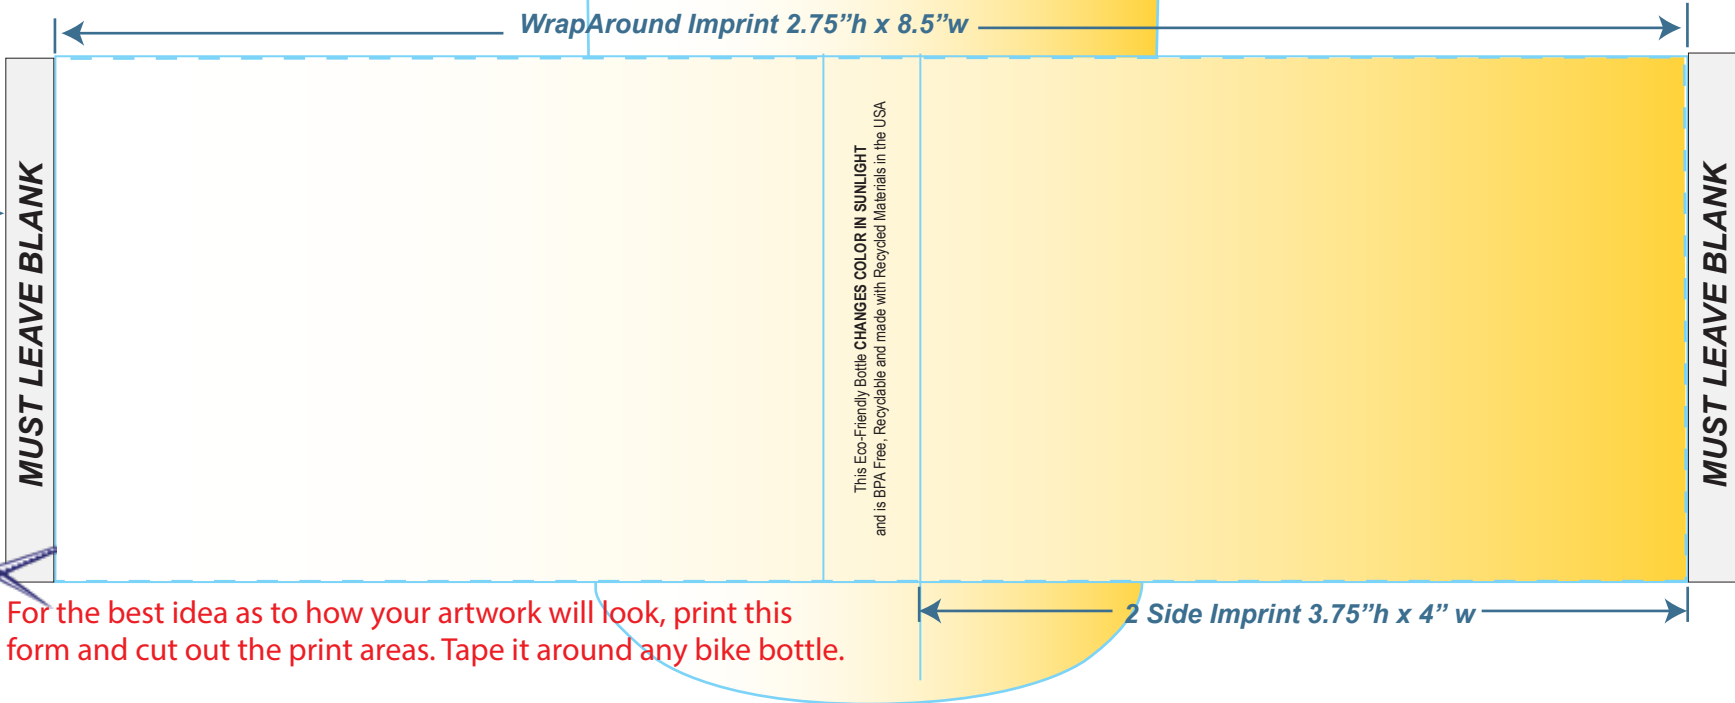

Print 1 Side, 2 Sides or WrapAround all for the same price

Note: If this area is not left blank the ink will cross seams and smear.

Print anywhere within the layout space outlined in blue, with the exception of the gray areas.

Bottle outline is shown for perspective

Bottle illustration color is approximate and is shown as a reference only.

For the best idea as to how your artwork will look, print this form and cut out the print areas. Tape it around any bike bottle.