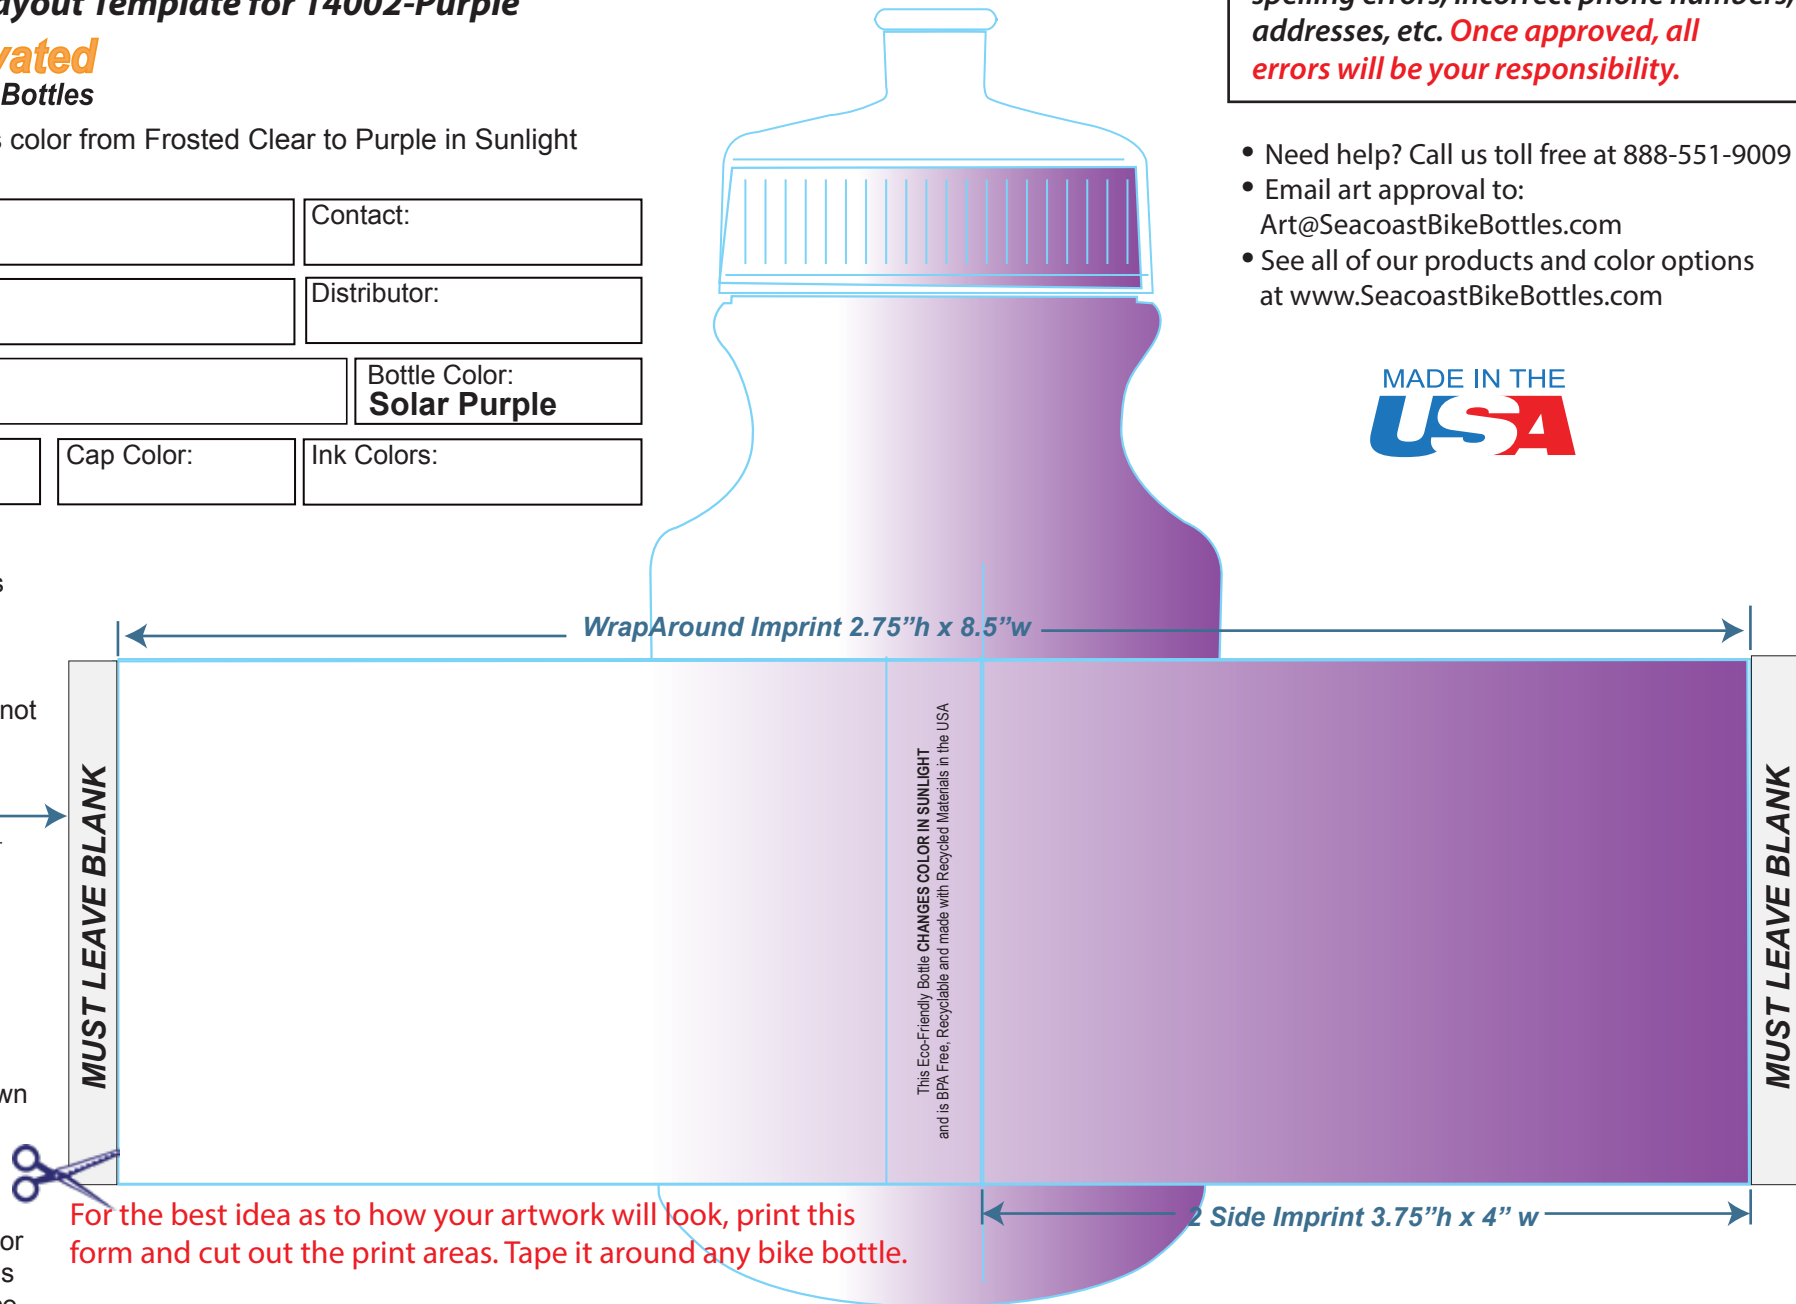

Bottle Art Layout Template for 14002-Purple

Sun-Activated Color Change Bottles

Bottle changes color from Frosted Clear to Purple in Sunlight

Shop:		Contact:
Tele:		Distributor:
Email:		Bottle Color: Solar Purple
Cap Style: Standard 53mm	Cap Color:	Ink Colors:

Note: Check this proof very carefully. Check not only the art elements, but for spelling errors, incorrect phone numbers, addresses, etc. Once approved, all errors will be your responsibility.

- Need help? Call us toll free at 888-551-9009
- Email art approval to: Art@SeacoastBikeBottles.com
- See all of our products and color options at www.SeacoastBikeBottles.com

Print 1 Side, 2 Sides or WrapAround all for the same price

Note: If this area is not left blank the ink will cross seams and smear.

Print anywhere within the layout space outlined in blue, with the exception of the gray areas.

Bottle outline is shown for perspective

Bottle illustration color is approximate and is shown as a reference only.

For the best idea as to how your artwork will look, print this form and cut out the print areas. Tape it around any bike bottle.