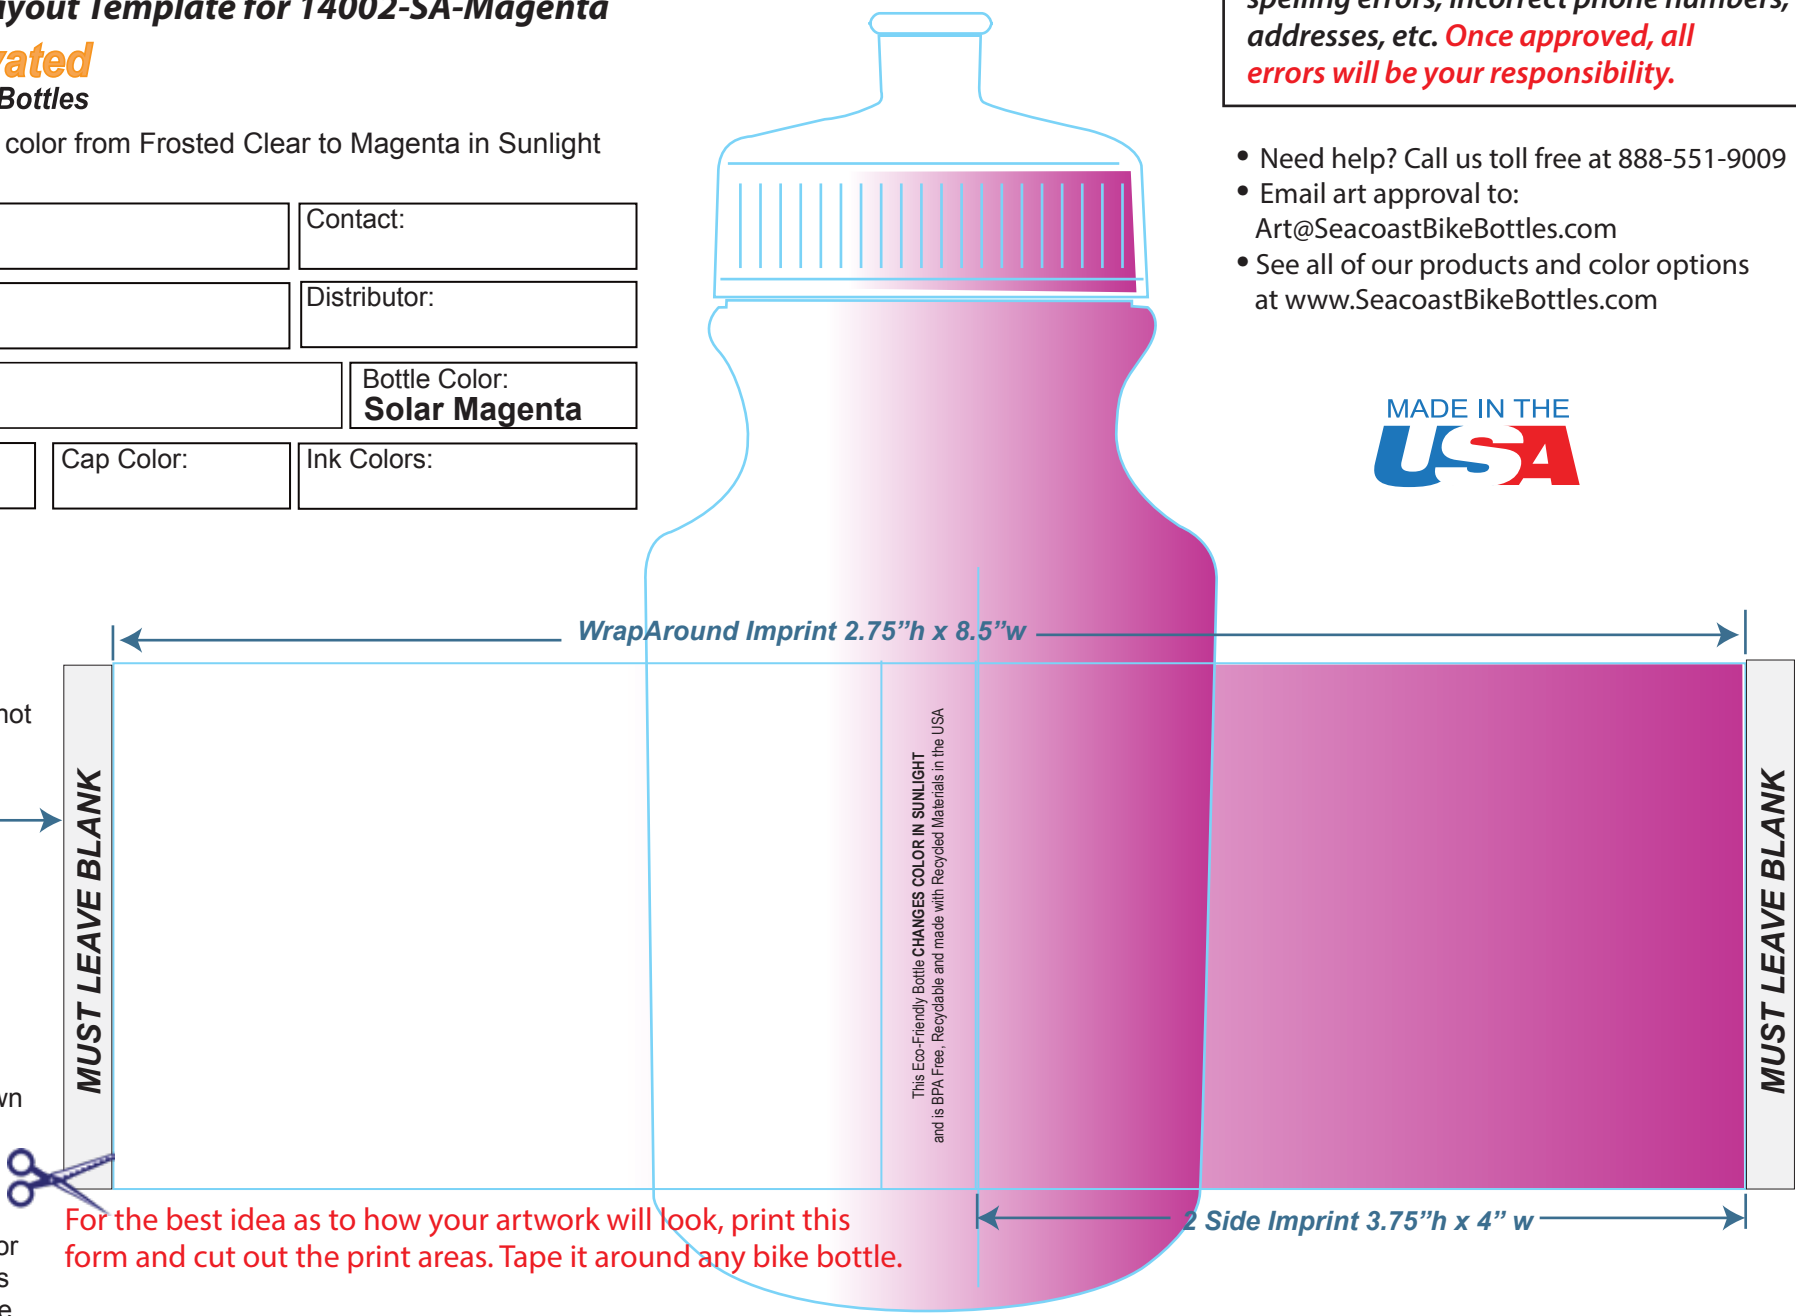

Bottle Art Layout Template for 14002-SA-Magenta

Sun-Activated Color Change Bottles

Bottle changes color from Frosted Clear to Magenta in Sunlight

Shop:		Contact:	
Tele:		Distributor:	
Email:		Bottle Color: Solar Magenta	
Cap Style: Standard 53mm	Cap Color:	Ink Colors:	

Print 1 Side, 2 Sides or WrapAround all for the same price

Note: If this area is not left blank the ink will cross seams and smear.

Print anywhere within the layout space outlined in blue, with the exception of the gray areas.

Bottle outline is shown for perspective

Bottle illustration color is approximate and is shown as a reference only.

For the best idea as to how your artwork will look, print this form and cut out the print areas. Tape it around any bike bottle.