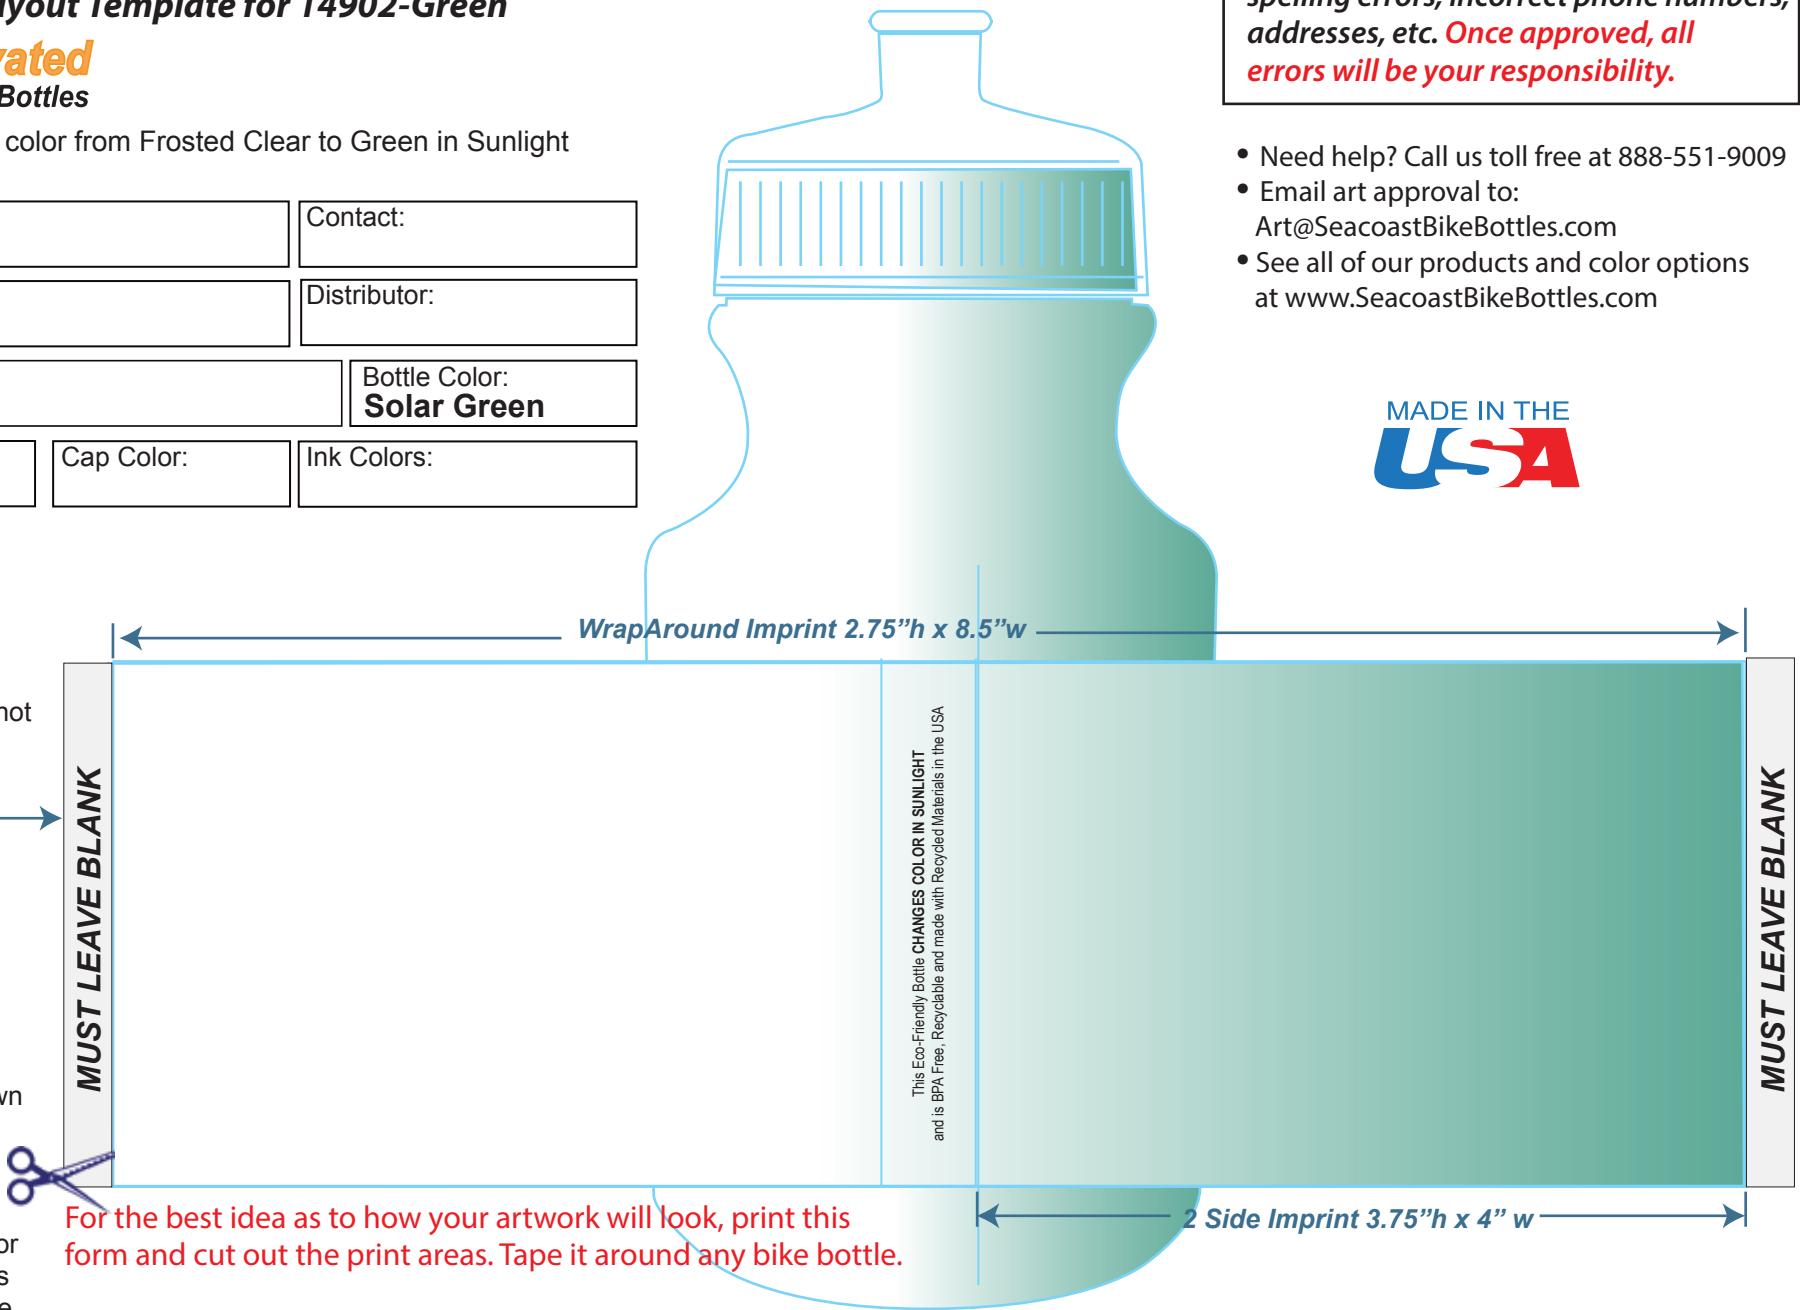

### Sun-Activated Color Change Bottles

Bottle changes color from Frosted Clear to Green in Sunlight

Shop:		Contact:	
Tele:		Distributor:	
Email:		Bottle Color: <b>Solar Green</b>	
Cap Style: Standard 53mm	Cap Color:	Ink Colors:	

**Note: Check this proof very carefully. Check not only the art elements, but for spelling errors, incorrect phone numbers, addresses, etc. Once approved, all errors will be your responsibility.**

- Need help? Call us toll free at 888-551-9009
- Email art approval to: Art@SeacoastBikeBottles.com
- See all of our products and color options at [www.SeacoastBikeBottles.com](http://www.SeacoastBikeBottles.com)

Print 1 Side, 2 Sides or WrapAround all for the same price

**Note:** If this area is not left blank the ink will cross seams and smear.

Print anywhere within the layout space outlined in blue, with the exception of the gray areas.

Bottle outline is shown for perspective

Bottle illustration color is approximate and is shown as a reference only.

For the best idea as to how your artwork will look, print this form and cut out the print areas. Tape it around any bike bottle.