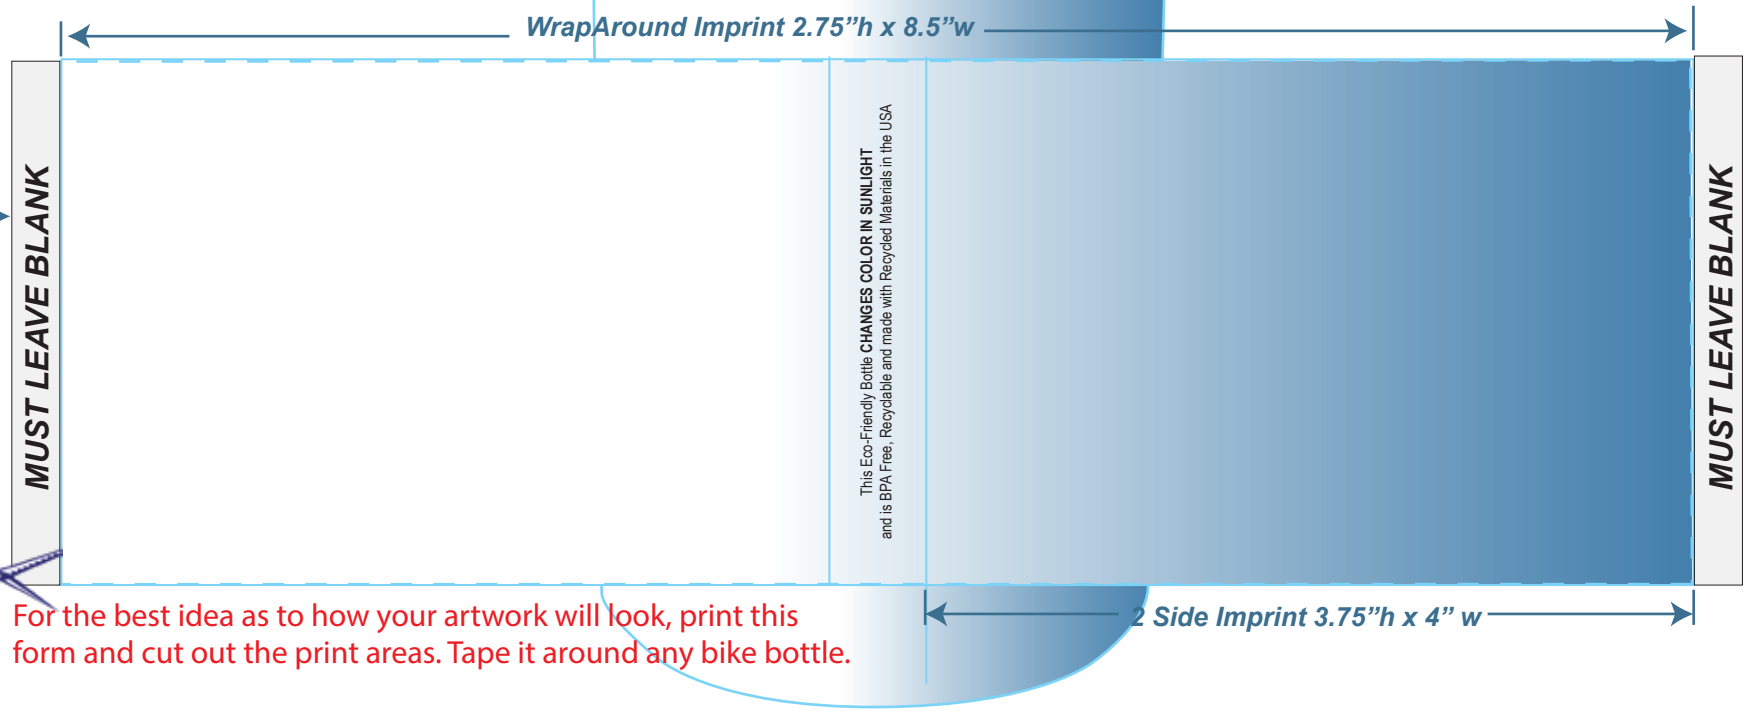

Print 1 Side, 2 Sides or WrapAround all for the same price

Note: If this area is not left blank the ink will cross seams and smear.

Print anywhere within the layout space outlined in blue, with the exception of the gray areas.

Bottle outline is shown for perspective

Bottle illustration color is approximate and is shown as a reference only.

For the best idea as to how your artwork will look, print this form and cut out the print areas. Tape it around any bike bottle.