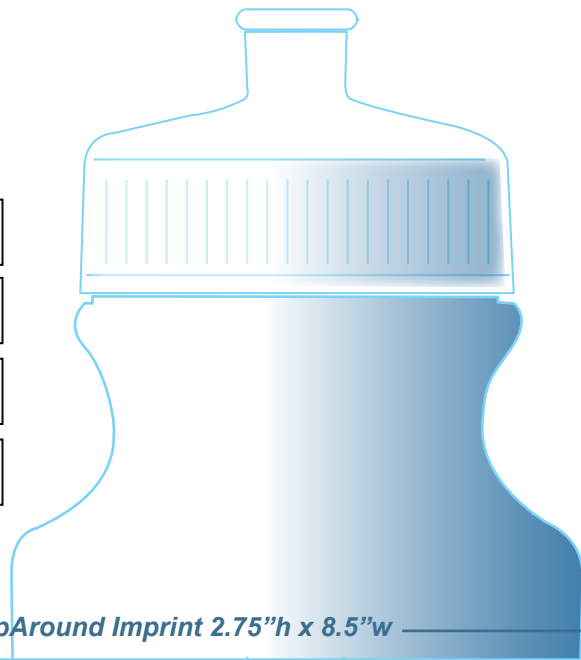

Bottle Art Layout Template for 14902-Blue

Sun-Activated Color Change Bottles

Bottle changes color from Frosted Clear to Blue in Sunlight

Shop:		Contact:	
Tele:		Distributor:	
Email:		Bottle Color: Solar Blue	
Cap Style: Standard 53mm	Cap Color:	Ink Colors:	

Print 1 Side, 2 Sides or WrapAround all for the same price

Note: If this area is not left blank the ink will cross seams and smear.

Print anywhere within the layout space outlined in blue, with the exception of the gray areas.

Bottle outline is shown for perspective

Bottle illustration color is approximate and is shown as a reference only.

For the best idea as to how your artwork will look, print this form and cut out the print areas. Tape it around any bike bottle.