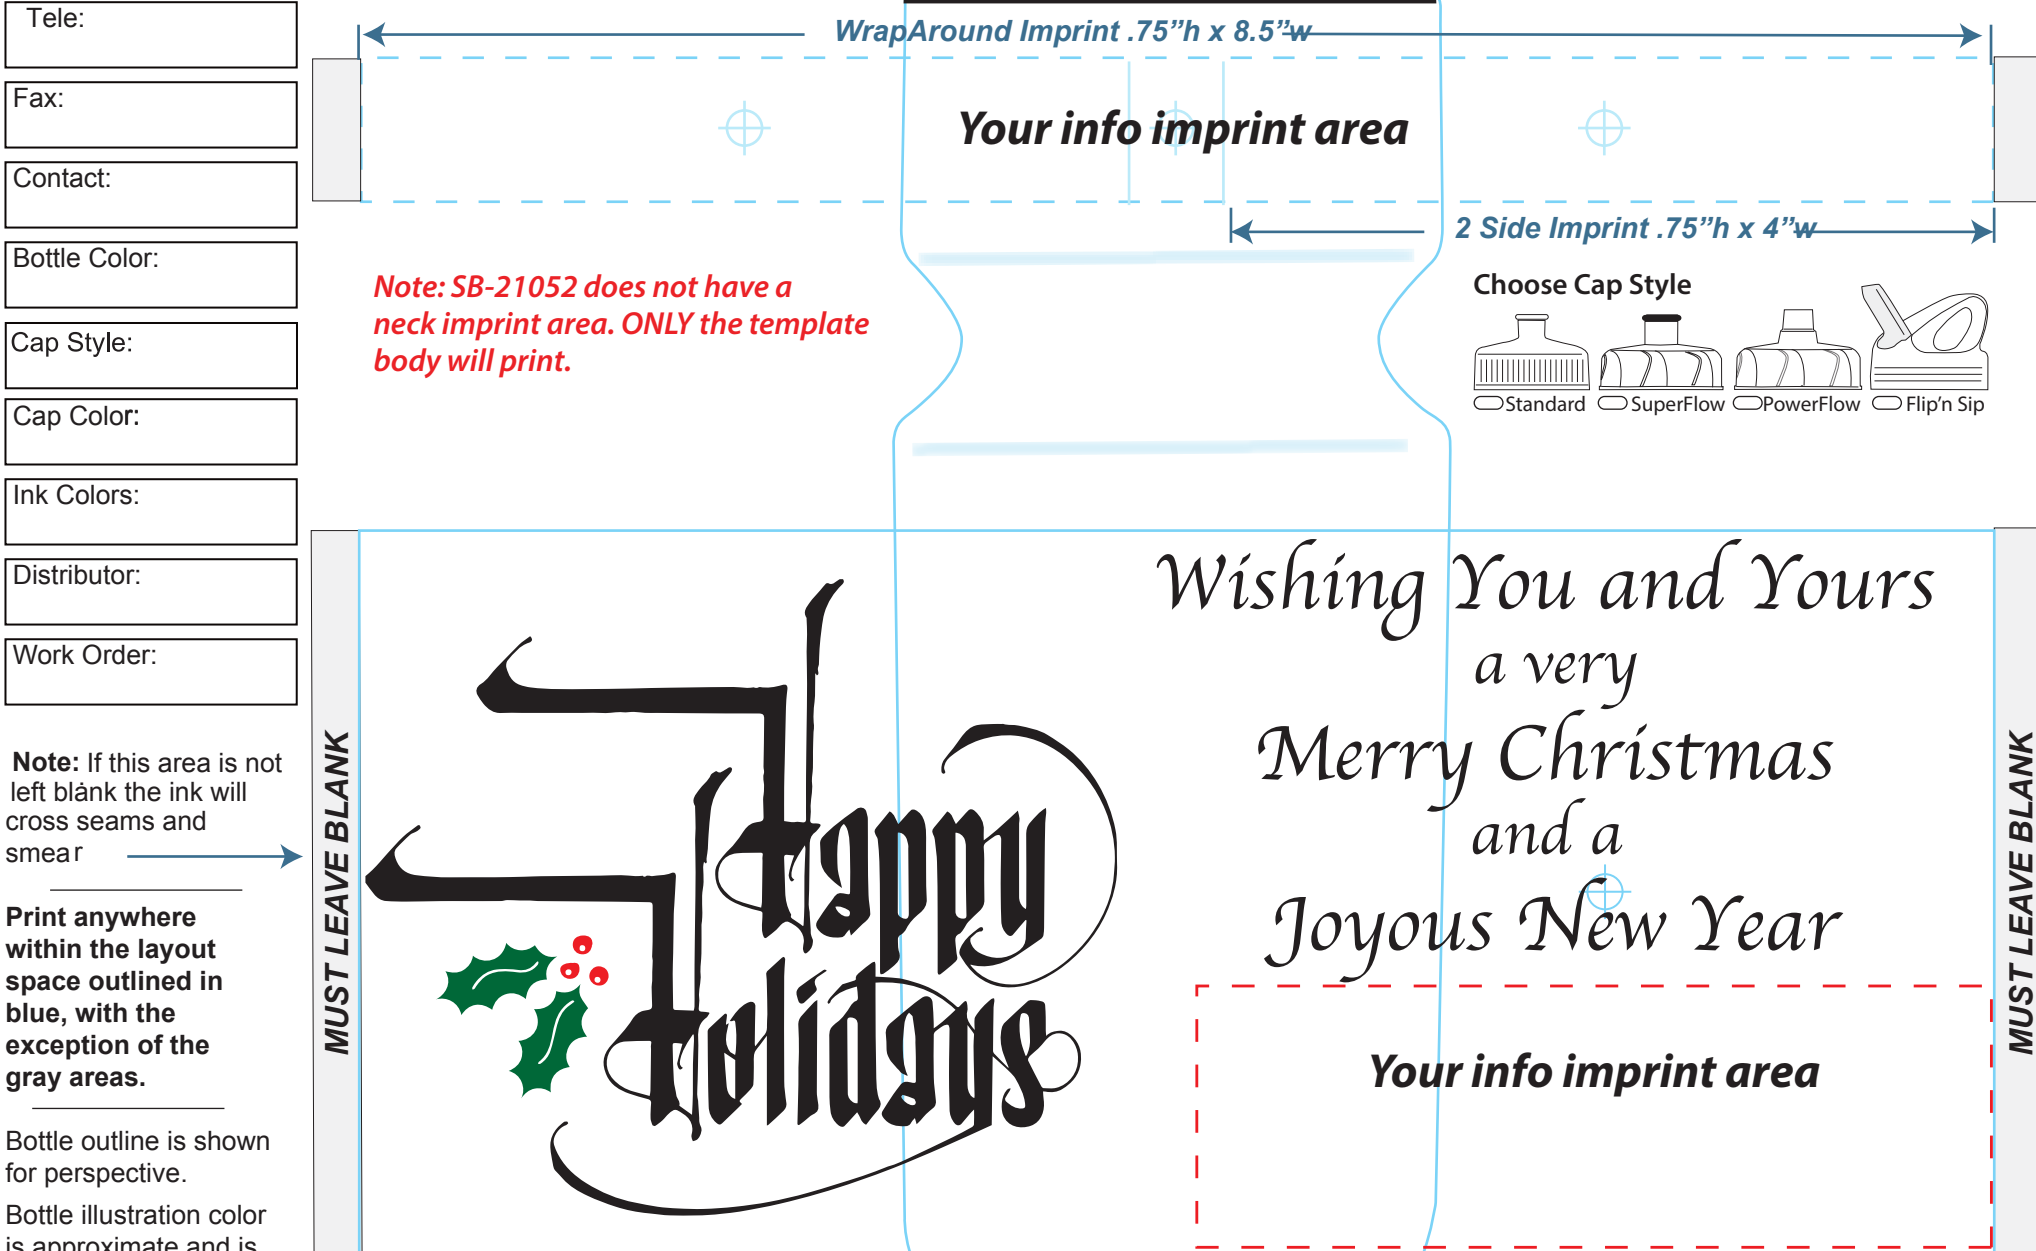

Bottle Color:

Cap Style:

Cap Color:

Ink Colors:

Distributor:

Work Order:

Note: If this area is not left blank the ink will cross seams and smear

Print anywhere within the layout space outlined in blue, with the exception of the gray areas.

Bottle outline is shown for perspective.

Bottle illustration color is approximate and is shown as a reference only.

APPROVED

NOT APPROVED - Needs Changes as follows: